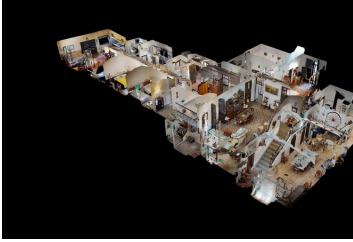

23 sovrum Lantställe till salu i Yecla, Murcia

700.000€

We are specialists in the Costa Blanca and Costa Calida specialising in the Alicante and Murcia Inland regions with a particular emphasis on Elda, Pinoso, Aspe, Elche and surrounding areas. We are an established, well known and trusted company that has built a solid reputation amongst buyers and sellers since we began trading in 2004. We offer a complete service with no hidden charges or surprises, starting with sourcing the property, right through to completion, and an unrivalled after sales service which includes property management, building services, and general help and advice to make your new house a home. With a portfolio of well over 800 properties for sale, we are confident that we can help, so just let us know your preferred property, budget and location, and we will do the rest.

- 23 sovrum
- 15.000m² Tomtstorlek
- Storage
- White Goods
- Annexe
- Open Terrace/Patio
- Bedrooms
- Kitchen

- 10+ badrum
- Irrigation Water
- Outbuildings
- Security Grills
- Barbecue [BBQ]
- Orchard
- Fireplace
- Lounge

- 4.000m² Bygg storlek
- Balcony
- Entrance Hall
- Fenced plot
- Alarmed
- Courtyard
- Bathrooms
- Utility room