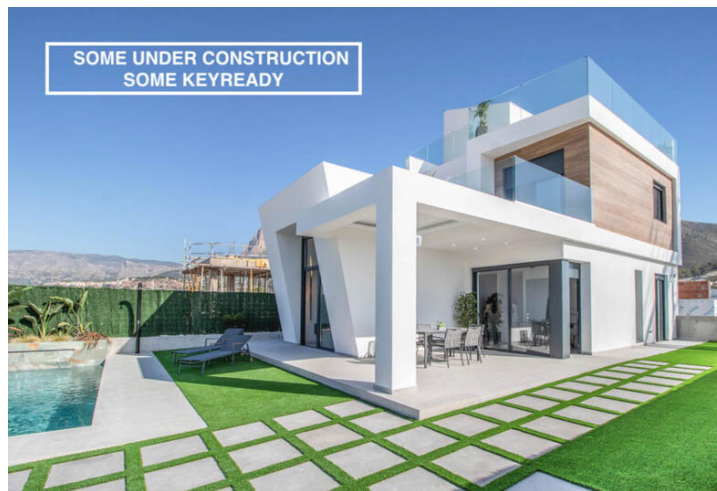

3 sovrum Villa till salu i Finestrat, Alicante

549.000€

The town of Finestrat is located at the foot of Puig Campana.

The town is 265 metres above sea level, which gives it exclusive views from many points. This beautiful town is also a paradise for golf lovers, as there are several top quality golf courses just a few kilometres from the city of Benidorm. Finestrat is a privileged location with great natural beauty. A quiet place, far from the hustle and bustle of the big cities, with access to all kinds of services and leisure areas.

Discover our residential complex in Finestrat:

22 detached villas in a modern and minimalist style. Each villa is located on a plot of approximately 350 sq_m and has been carefully designed to offer complete tranquillity and comfort, thanks to large and bright rooms that invite you to enjoy the outdoors and the surrounding nature.

All villas have

- Large open plan lounge-dining room-kitchen (double height lounge).
- Fitted kitchen with island overlooking the living area and pool.
- 3 complete bathrooms (2 en suite).
- 3 double bedrooms.