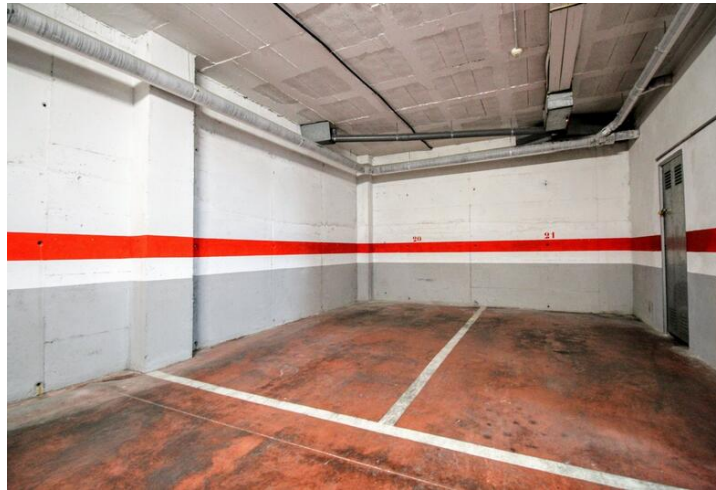

Landa till salu i Torrevieja, Alicante

9.900€

Parking place in Nueva Torrevieja, Calle Marcelina 66. The parking place is located in basement in floor -1.

 0 sovrum

 0 badrum

 10m² Bygg storlek