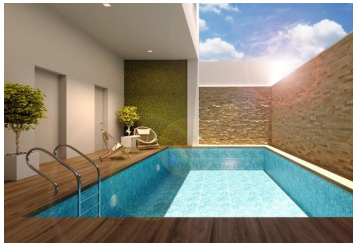

2 sovrum Lägenhet till salu i Torrevieja, Alicante

249.000€

EXCLUSIVE APARTMENTS, new project of only 12 apartments in the centre of Torrevieja, Alicante close to all amenities and less than 200 metres from Playa del Cura and and the beautiful beachfront promenade.

The complex consists out of 5 floors all with 2 bedrooms and 2 bathrooms apartments. All apartments have a bright and spacious lounge, dining area and fully equipped kitchen, opening onto a covered terrace.

The community pool is on the ground floor, as well as a Finnish sauna, and toilets. The residents also have access to the community solarium on the roof of the building.

The apartments include pre-installation for ducted A/C, underfloor heating in the bathrooms, white goods, fitted wardrobes, and lighting. The penthouse apartments also include an outdoor shower and BBQ area on the private solarium.

2 sovrum	2 badrum	71m² Bygg storlek
☒ Simbassäng	☒ Pool	☒ Communal pool
☒ Lift	☒ Close to sea	☒ Close to supermarkets
☒ Close to restaurants	☒ Fitted wardrobes	☒ Solarium
☒ Fitted kitchen	☒ Open plan kitchen	☒ Fitted bathroom
☒ Pre-installed air conditioning	☒ Underfloor heating bathrooms	☒ Private terrace
☒ Video entry system	☒ Reinforced door	☒ Unfurnished
☒ Sauna