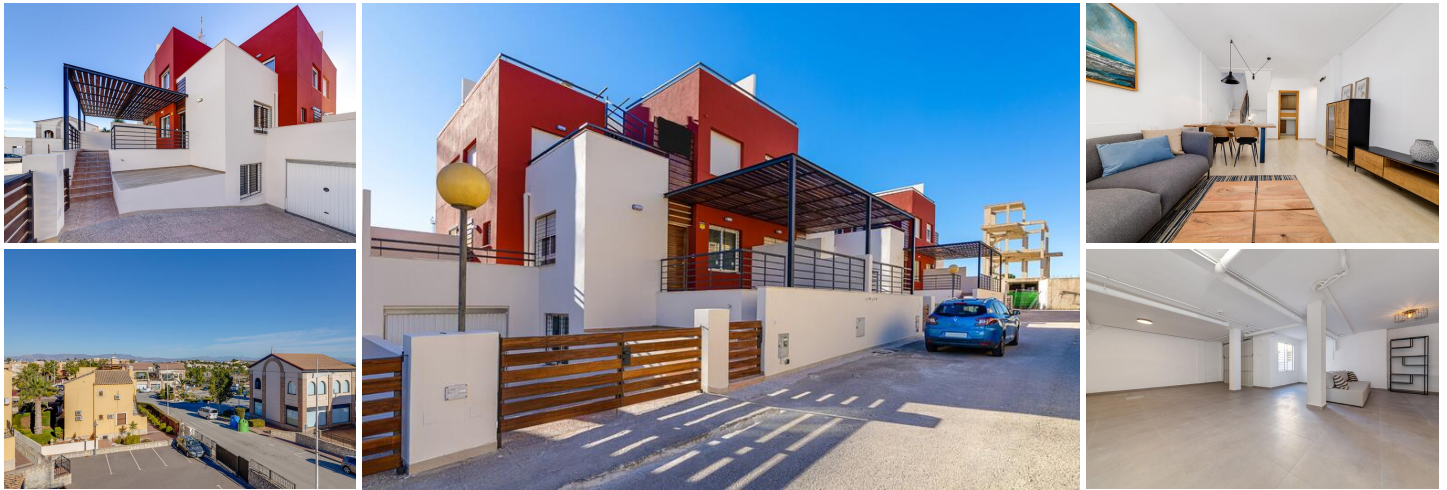

3 sovrum Radhus till salu i Algorfa, Alicante

195.000€

Beautiful project of 8 townhouses at the entrance of La Finca Golf in Algorfa, completely renovated inside and out. These townhouses consist of 3 bedrooms, 2 bathrooms, living room and kitchen. In addition to the veranda, there are terraces on the first and second floors and a solarium.

You have 2 option to choose: Townhouses with private garage or townhouses with the option to have a private pool in the garden.

Townhouses are located in close proximity to golf courses. From the terraces and windows of the house there is a beautiful view of the mountain landscape.

This residential complex located in La Finca Golf resort, in the municipality of Algorfa, in the Vega Baja area of the Costa Blanca South. Only 15 minutes drive from the sandy beaches of Guardamar del Segura, and only 35 minutes from Alicante airport. The larger towns of Almoradi, Benijófar and Ciudad Quesada are a short drive away. Torrevieja and Orihuela Costa, with their large shopping centres, are 15 minutes away.