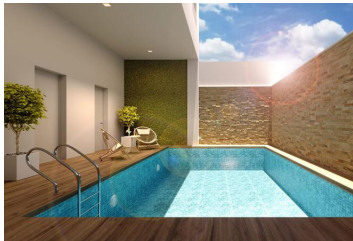

2 sovrum Lägenhet till salu i Torrevieja, Alicante

249.000€

EXCLUSIVE APARTMENTS, new project of only 12 apartments in the centre of Torrevieja, Alicante close to all amenities and less than 200 metres from Playa del Cura and and the beautiful beachfront promenade.

The complex consists out of 5 floors all with 2 bedrooms and 2 bathrooms apartments. All apartments have a bright and spacious lounge, dining area and fully equipped kitchen, opening onto a covered terrace.

The community pool is on the ground floor, as well as a Finnish sauna, and toilets. The residents also have access to the community solarium on the roof of the building.

The apartments include pre-installation for ducted A/C, underfloor heating in the bathrooms, white goods, fitted wardrobes, and lighting. The penthouse apartments also include an outdoor shower and BBQ area on the private solarium.

2 sovrum	2 badrum	71m² Bygg storlek
☒ Simbassäng	☒ Pool	☒ Communal pool
☒ Lift	☒ Close to sea	☒ Close to supermarkets
☒ Close to restaurants	☒ Fitted wardrobes	☒ Solarium
☒ Fitted kitchen	☒ Open plan kitchen	☒ Fitted bathroom
☒ Pre-installed air conditioning	☒ Underfloor heating bathrooms	☒ Private terrace
☒ Video entry system	☒ Reinforced door	☒ Unfurnished
☒ Sauna