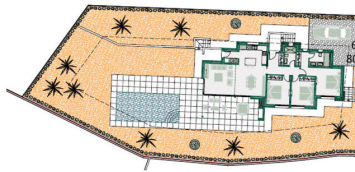

## 3 sovrum Villa till salu i Benissa, Alicante

925.000€

Modern new build single storey villa for sale in Benissa, located only 2000m from the beach. This villa is part of a small urbanization of 5 new villas. There is an entrance hall, a spacious living / dining room with a fully equipped open kitchen, a utility room, a master bedroom with en-suite bathroom and 2 double bedrooms sharing a family bathroom. From the kitchen and the living room you have access to the covered terrace with outdoor kitchen and from each bedroom you have access through the large windows to the terrace and the pool. Outside in the low maintenance Mediterranean garden there is a swimming pool with terrace and parking for 2 cars. The house has an energy classification A, is completely fenced and equipped with an electric entrance gate for cars and a gate for people. Large floor tiles of 90x90cm are used, there is a security door, underfloor heating by means of a gas boiler, hot water by means of a solar boiler, air conditioning, a ventilation system and of course a 10-year warranty. Building specifications on request.

- |  |  |  |
|--|--|--|
|  3 sovrum                      |  2 badrum |  297m <sup>2</sup> Bygg storlek |
|  800m <sup>2</sup> Tomtstorlek | <input checked="" type="checkbox"/> Simbassäng   | <input checked="" type="checkbox"/> Air conditioning   |
| <input checked="" type="checkbox"/> Automatic gate   | <input checked="" type="checkbox"/> Automatic irrigation                                     | <input checked="" type="checkbox"/> Central heating  |
| <input checked="" type="checkbox"/> Double glass   | <input checked="" type="checkbox"/> Fitted wardrobes   | <input checked="" type="checkbox"/> Garden   |
| <input checked="" type="checkbox"/> Outdoor kitchen  | <input checked="" type="checkbox"/> Pool   | <input checked="" type="checkbox"/> Terrace  |
| <input checked="" type="checkbox"/> Videophone   |  |  |