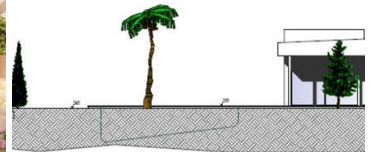

## 3 sovrum Villa till salu i Benissa, Alicante

925.000€

Modern new build single storey villa for sale in Benissa, located only 2000m from the beach. This villa is part of a small urbanization of 5 new villas. There is an entrance hall, a spacious living / dining room with a fully equipped open kitchen, a utility room, a master bedroom with en-suite bathroom and 2 double bedrooms sharing a family bathroom. From the kitchen and the living room you have access to the covered terrace with outdoor kitchen and from each bedroom you have access through the large windows to the terrace and the pool. Outside in the low maintenance Mediterranean garden there is a swimming pool with terrace and parking for 2 cars. The house has an energy classification A, is completely fenced and equipped with an electric entrance gate for cars and a gate for people. Large floor tiles of 90x90cm are used, there is a security door, underfloor heating by means of a gas boiler, hot water by means of a solar boiler, air conditioning, a ventilation system and of course a 10-year warranty. Building specifications on request.