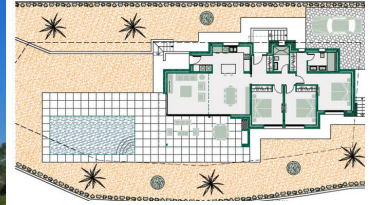

## 3 sovrum Villa till salu i Benissa, Alicante

925.000€

Modern new build single storey villa for sale in Benissa, located only 2000m from the beach. This villa is part of a small urbanization of 5 new villas. There is an entrance hall, a spacious living / dining room with a fully equipped open kitchen, a utility room, a master bedroom with en-suite bathroom and 2 double bedrooms sharing a family bathroom. From the kitchen and the living room you have access to the covered terrace with outdoor kitchen and from each bedroom you have access through the large windows to the terrace and the pool. Outside in the low maintenance Mediterranean garden there is a swimming pool with terrace and parking for 2 cars. The house has an energy classification A, is completely fenced and equipped with an electric entrance gate for cars and a gate for people. Large floor tiles of 90x90cm are used, there is a security door, underfloor heating by means of a gas boiler, hot water by means of a solar boiler, air conditioning, a ventilation system and of course a 10-year warranty. Building specifications on request.

- |  |  |  |
|--|--|--|
|  3 sovrum                      |  2 badrum |  297m <sup>2</sup> Bygg storlek |
|  800m <sup>2</sup> Tomtstorlek | <input checked="" type="checkbox"/> Simbassäng   | <input checked="" type="checkbox"/> Air conditioning   |
| <input checked="" type="checkbox"/> Automatic gate   | <input checked="" type="checkbox"/> Automatic irrigation                                     | <input checked="" type="checkbox"/> Central heating  |
| <input checked="" type="checkbox"/> Double glass   | <input checked="" type="checkbox"/> Fitted wardrobes   | <input checked="" type="checkbox"/> Garden   |
| <input checked="" type="checkbox"/> Outdoor kitchen  | <input checked="" type="checkbox"/> Pool   | <input checked="" type="checkbox"/> Terrace  |
| <input checked="" type="checkbox"/> Videophone   |  |  |