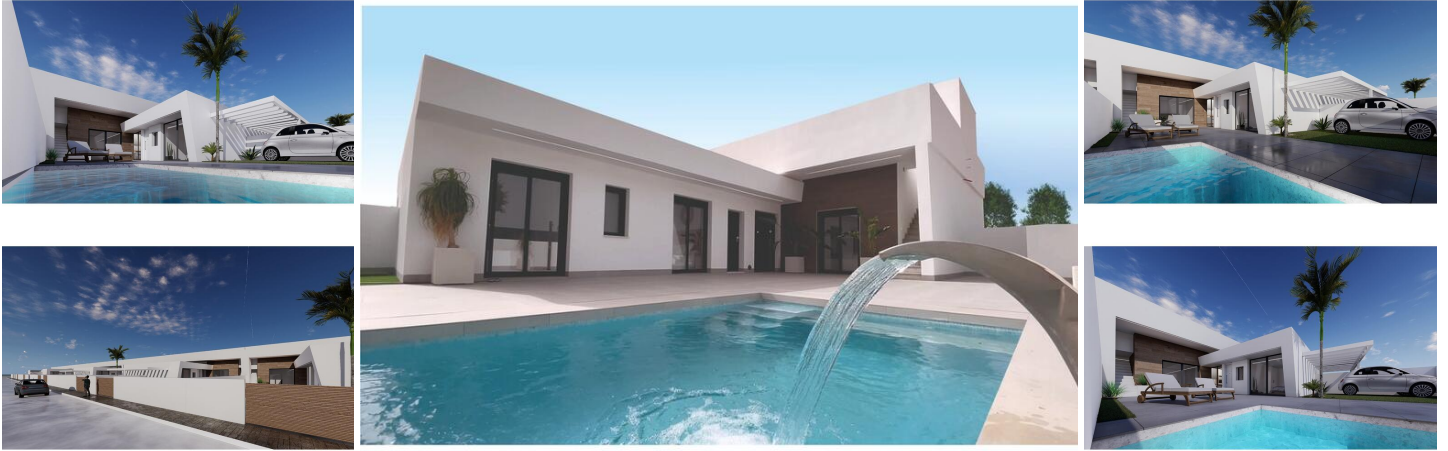

2 sovrum Radhus till salu i Roldan, Murcia

259.000€

These new semi-detached villas are available with 2 or 3 bedrooms and come with a private swimming pool. The villas offer a modern, open plan feel with living dining room fitted kitchen with a large window allowing in plenty of natural light and open plan lounge. These are available with 2, 3 and 2 bathrooms including a master en-suite bathroom. In addition, these properties also have a large roof terrace solarium, private swimming pool and garden with off road parking.

Roldan is a large traditional town, with numerous supermarkets, several banks, sports hall, bars, restaurants, petrol station, La Torre Golf Resort and Terrazas de la Torre Resort are both just a few minutes away. The town is only 15 minutes from the beaches of the Mar Menor, and 20 minutes from the new International Airport of Murcia. Interested? Do not hesitate and contact our office. We are happy to help you further.