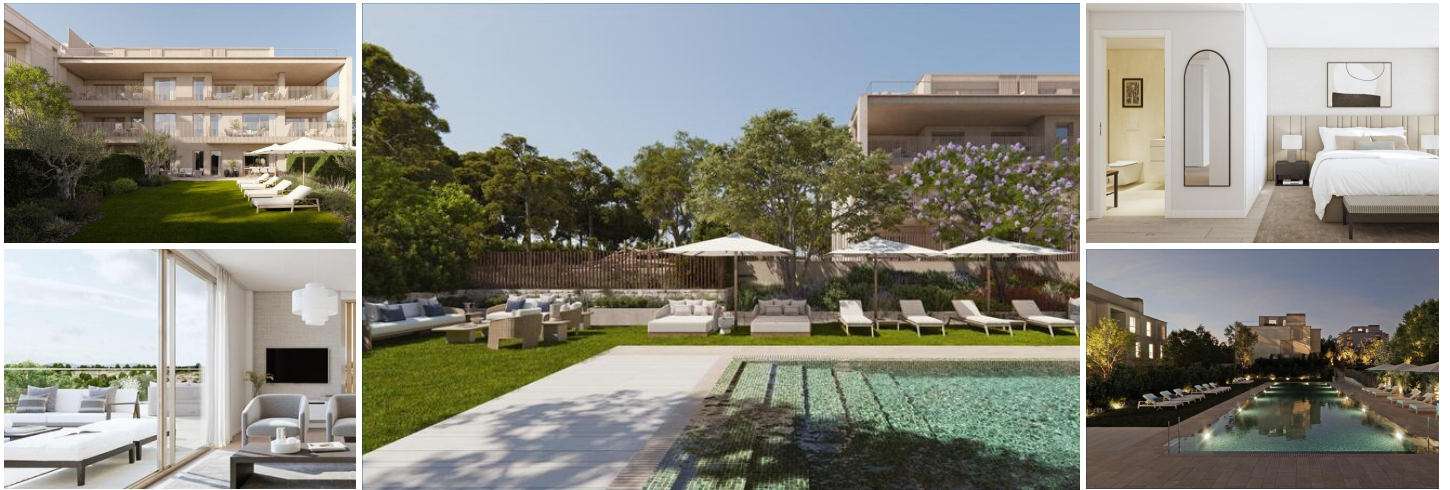

### NEW BUILD RESIDENTIAL IN GODELLA, VALENCIA

Comfort with first class qualities!

New Build residential complex is made up of 5 buildings with 20 apartments with 2, 3 and 4 bedrooms, 2 bathrooms, open plan kitchen with spacious living room, fitted wardrobes, terrace.

In your new home you will enjoy spacious gardens, sports areas and spectacular swimming pools.

Each building has its own garage and storage rooms.

#### Facilities:

Communal car park.

Sports facilities.

Paddle tennis.

Swimming pool for children and adults.

Multipurpose room and social club.

Discover the charm of Godella, a unique tourist destination. Stroll through its historic streets, visit its churches and emblematic monuments, and marvel at the panoramic views of the traditional agricultural landscape. In Godella you will find a perfect blend of history and nature - don't miss the opportunity to live an unforgettable experience in this beautiful corner of Valencia!