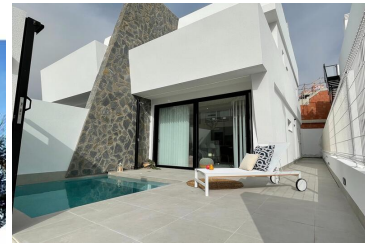

3 sovrum Radhus till salu i Santiago de la Ribera, Murcia

319.000€

Exclusive villa project, only 1km from the beaches of San Javier, on the Costa Calida.

The project comprises semi-detached villas with 3 bedrooms and 2 bathrooms, distributed on two floors plus a solarium. The layout of the ground floor takes full advantage of the large windows in the lounge, creating a spacious and bright living area, with a dining and kitchen area. There is a double bedroom and bathroom on the ground floor, with the remaining 2 bedrooms on the first floor, one with a private terrace, and a shared bathroom.

The private and spacious solarium is ideal to enjoy the Spanish outdoor lifestyle.

The project also presents a detached villa with an en-suite bedroom on the ground floor, and 2 en-suite bedrooms on the first floor, with access to a shared terrace overlooking the pool.

The villas include pre-installation for A/C, fitted wardrobes, white goods, indoor and outdoor LED Lighting, private pool, and parking on the premises.

Interested? Do not hesitate and contact us. We are happy to help you further.