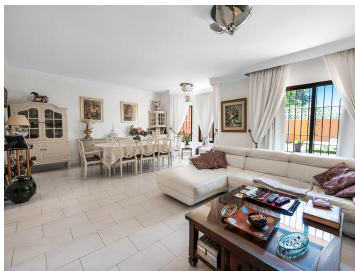

## 6 sovrum Villa till salu i Marbella, Málaga

763.000€

This beautiful Andalucian-style villa is located in the area of Marbella East, Carib Playa, within walking distance to the beach and amenities, a 10-min drive away from the center of Marbella, and 15 minutes to the famous Puerto Banus. The house offers 6 bedrooms, 3 bathrooms, a guest toilet, a large terrace, and a spacious living-dining room. The property has a total of 350m<sup>2</sup> of built space, and a 578m<sup>3</sup> plot/garden. The villa is in great condition and has 2 separate entrances, one for the first floor and one for the independent apartment on the second floor. The property has sea and mountain views and is equipped with barbeque, fireplace, built-in wardrobes, there is laundry room, and a fully equipped kitchen.