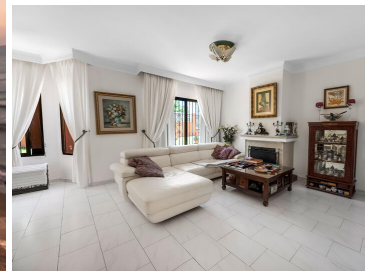

## 6 sovrum Villa till salu i Marbella, Málaga

763.000€

This beautiful Andalucian-style villa is located in the area of Marbella East, Carib Playa, within walking distance to the beach and amenities, a 10-min drive away from the center of Marbella, and 15 minutes to the famous Puerto Banus. The house offers 6 bedrooms, 3 bathrooms, a guest toilet, a large terrace, and a spacious living-dining room. The property has a total of 350m<sup>2</sup> of built space, and a 578m<sup>3</sup> plot/garden. The villa is in great condition and has 2 separate entrances, one for the first floor and one for the independent apartment on the second floor. The property has sea and mountain views and is equipped with barbeque, fireplace, built-in wardrobes, there is laundry room, and a fully equipped kitchen.