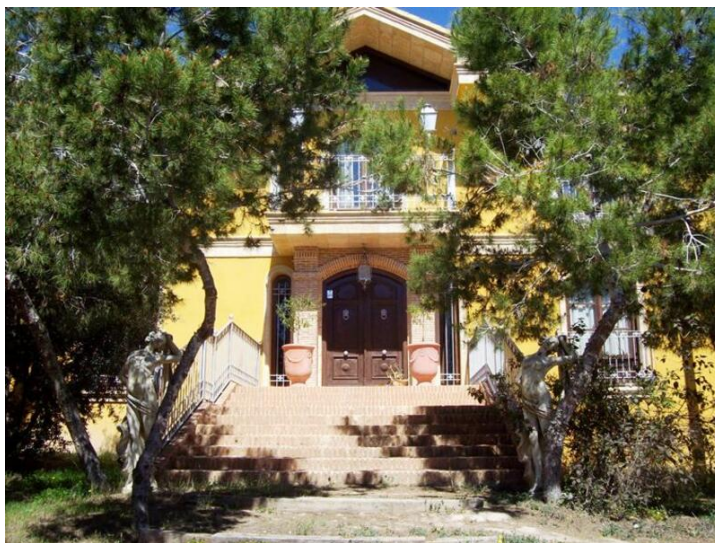

4 sovrum Lantställe till salu i Ciudad Quesada, Alicante

999.950€

This Luxurious, Rustic & Highly Private, Four Bedroom Country Villa in Lo Pepin is located in the area of Ciudad Quesada. Amenities such as shops, bars, restaurants & The La Marquesa golf course are just five minutes away, including the nearest beaches at Guardamar just a 7 minutes drive. This two level property which is situated on a very large plot of land surrounded by beautiful pine forest & country side comprises on the ground floor of a separate fully fitted kitchen, with homely island; two dining rooms; two living rooms; and a family bathroom. Then on the first floor as you come up the stairs is access to a terrace overlooking the garden; then four double bedrooms, the master being en suite; a further bathroom; and a toilet. Various extras include air con, central heating, a private pool, ample off road parking past the landscaped gardens and prominent driveway, satellite Tv and much much more... Serious interest only!