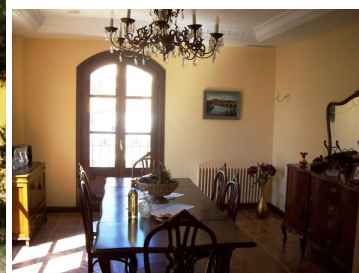

4 sovrum Lantställe till salu i Ciudad Quesada, Alicante

999.950€

This Luxurious, Rustic & Highly Private, Four Bedroom Country Villa in Lo Pepin is located in the area of Ciudad Quesada. Amenities such as shops, bars, restaurants & The La Marquesa golf course are just five minutes away, including the nearest beaches at Guardamar just a 7 minutes drive. This two level property which is situated on a very large plot of land surrounded by beautiful pine forest & country side comprises on the ground floor of a separate fully fitted kitchen, with homely island; two dining rooms; two living rooms; and a family bathroom. Then on the first floor as you come up the stairs is access to a terrace overlooking the garden; then four double bedrooms, the master being en suite; a further bathroom; and a toilet. Various extras include air con, central heating, a private pool, ample off road parking past the landscaped gardens and prominent driveway, satellite Tv and much much more... Serious interest only!