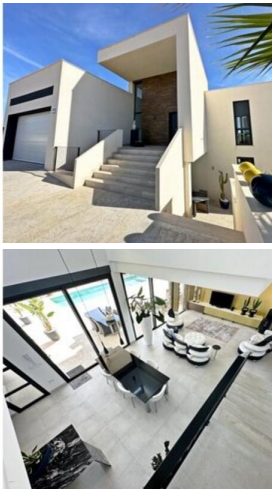

4 sovrum Villa till salu i Hacienda del Alamo Golf Resort, Murcia

794.950€

MGP are delighted to offer this uniquely stunning 4-bedroom 3.5 bathroom detached luxury villa on Hacienda Dell Alamo that just has the WOW FACTOR ! Nestled on an enormous corner plot that is a 1157m2 it has 360-degree views of golf, lake, and mountains. It is Key Ready as it's a resale property and comes with a plethora of features such as Solar panels, vented air zoned AC, Energy performance A, alarm, electric shutters, high end Italian design kitchen, saltwater pool and pellet stove to name a few. You enter the front garden through electric gate, the main door leads into the property and the first thing that stops you in your tracks is the feature window that frames and natural view of the golf, to the right you will find two spacious bedrooms and modern shower room. Both bedrooms lead onto a vast roof terrace which boasts the amazing 360-degree views. To the left of the main door you access the double garage and the study from which you have golf views while you work. Downstairs is the lounge/diner and the impressive Italian design kitchen which is over 71m2! with sliding patio doors to the garden. The kitchen has high end appliances. The master bedroom has its own luxury shower room and walk in wardrobe behind the bed from which you can gaze at the pool and views. There is a further large bedroom, shower room and utility, this bedroom leads onto a covered terrace and BBQ area. The garden is easy maintenance and has a covered area to sit and enjoy a sun downer, large salt water pool, a further WC which is accessed from the garden. The white goods are included, and furniture is negotiable. The local town of Fuente Alamo is just 3km away, Corvera airport is 15 mins drive and Murcia and Cartagena around 30 mins drive. This property must be seen to be appreciated, contact us to arrange a viewing and be prepared to have your breath taken away.