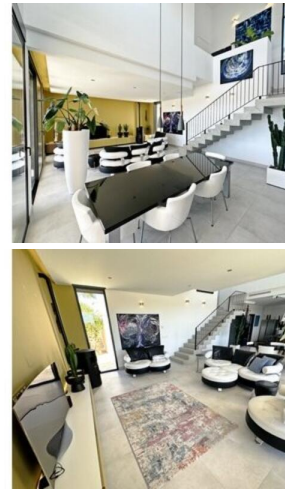

4 sovrum Villa till salu i Hacienda del Alamo Golf Resort, Murcia

794.950€

MGP are delighted to offer this uniquely stunning 4-bedroom 3.5 bathroom detached luxury villa on Hacienda Dell Alamo that just has the WOW FACTOR ! Nestled on an enormous corner plot that is a 1157m2 it has 360-degree views of golf, lake, and mountains. It is Key Ready as it's a resale property and comes with a plethora of features such as Solar panels, vented air zoned AC, Energy performance A, alarm, electric shutters, high end Italian design kitchen, saltwater pool and pellet stove to name a few. You enter the front garden through electric gate, the main door leads into the property and the first thing that stops you in your tracks is the feature window that frames and natural view of the golf, to the right you will find two spacious bedrooms and modern shower room. Both bedrooms lead onto a vast roof terrace which boasts the amazing 360-degree views. To the left of the main door you access the double garage and the study from which you have golf views while you work. Downstairs is the lounge/diner and the impressive Italian design kitchen which is over 71m2! with sliding patio doors to the garden. The kitchen has high end appliances. The master bedroom has its own luxury shower room and walk in wardrobe behind the bed from which you can gaze at the pool and views. There is a further large bedroom, shower room and utility, this bedroom leads onto a covered terrace and BBQ area. The garden is easy maintenance and has a covered area to sit and enjoy a sun downer, large salt water pool, a further WC which is accessed from the garden. The white goods are included, and furniture is negotiable. The local town of Fuente Alamo is just 3km away, Corvera airport is 15 mins drive and Murcia and Cartagena around 30 mins drive. This property must be seen to be appreciated, contact us to arrange a viewing and be prepared to have your breath taken away.