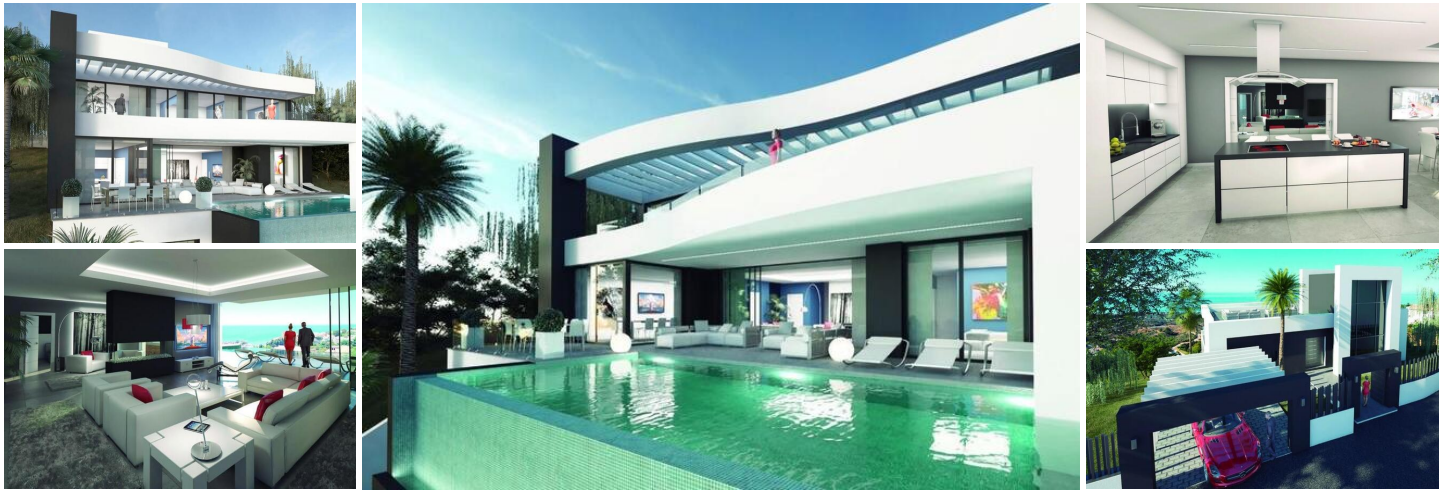

4 sovrum Villa till salu i Benalmadena, Málaga

1.750.000€

NEW BUILD VILLAS IN BENALMADENA Luxury New Build villa belongs to a unique collection of 4 exclusive villas located in one of the best and most desirable areas of the Costa del Sol. The main concept of this project is to fill all the spaces with light and to maximise harmony in all the rooms. It has been designed with the utmost care and attention to detail, so that you can enjoy a quality of life based on comfort and functionality. Undoubtedly, the discovery of this villa will make you fall in love with it and will make you feel inner peace, privacy and a dream come true. Located between the towns of Torremolinos and Fuengirola, Benalmadena is just 20 minutes from Malaga airport and is connected to the main areas and attractions of the coast by train and bus services. Rich in attractive beaches, numerous entertainment options and an impressive marina, Benalmadena is one of the most popular destinations on the Costa del Sol. The area adjacent to the coast is known as Benalmádena Costa. This location, besides being perfectly communicated to Malaga and Torremolinos, boasts excellent beaches, a leisure area in Puerto Marina, a casino, golf courses, amusement parks and numerous activities that will make your life in the Mediterranean an unforgettable experience.

-  4 sovrum
-  864m² Tomtstorlek
-  Gated
-  Views: Sea
-  Air Conditioning: Pre-Installed
-  Double Bedrooms: 4
-  Useable Build Space: 301 Msq.

-  4 badrum
-  Garden
-  Solarium: Yes
-  Near Schools
-  Elevator/Lift
-  Beach: 300 Meters
-  Terrace: 309 Msq.

-  440m² Bygg storlek
-  Private pool
-  Number of Parking Spaces: 1
-  Near Commercial Center
-  Under-Build / Basement
-  Location: Coastal