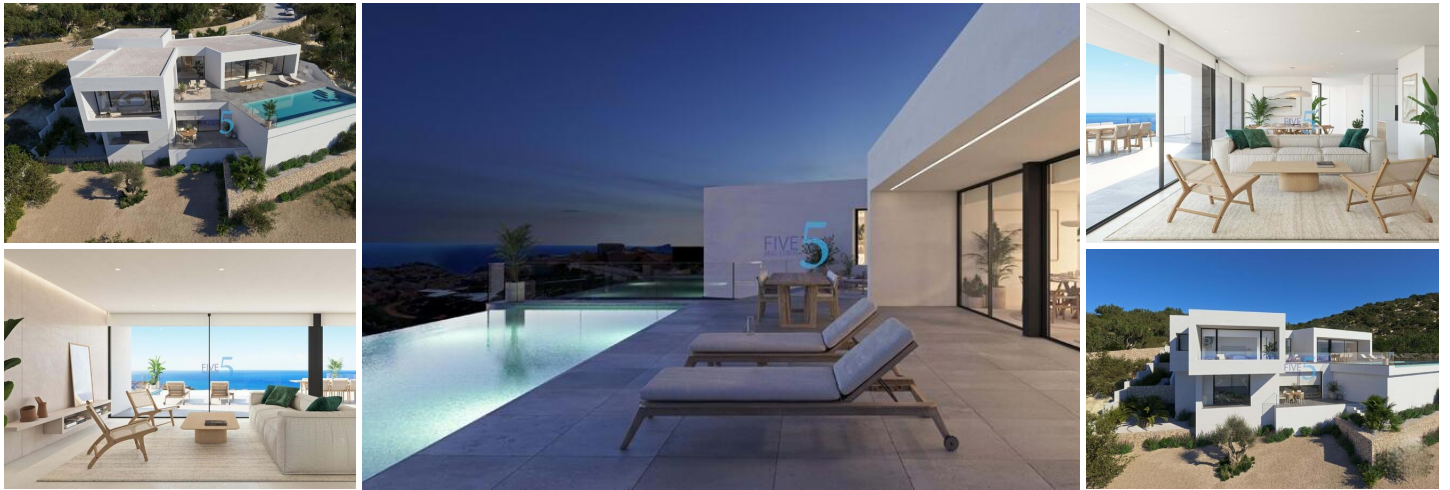

3 sovrum Villa till salu i El/Benitachell Poble Nou de Benitatxell, Alicante

2.221.850€

NEW BUILD LUXURY VILLA IN CUMBRE DEL SOL

Cumbre del Sol is a place where you can enjoy both nature as well as the sun and sea. This luxury villa offers peace and comfort so the owner can relax peacefully with an incredible sea view. Could this be your future home?

New Build villa design combines in a stylish and functional way a truly modern architecture. On its façade, characterized by large geometric figures created based on straight lines and the shape of cubes, the colour white dominates, giving the villa an elegant design as well as minimalistic. It's garden, 100% mediterranean in style, has stone walls which help to integrate the villa with its surroundings.

The living area is on the same floor. A spacious kitchen with a centre island equipped with top brand electrical appliances, a large living room and terrace with an amazing view of the Mediterranean sea.

The living room has a very warm and cosy design. It consists of a large room, which could be divided into two rooms for more privacy.

On the same floor, we can find the main suite with its own bathroom and private terrace, where you can enjoy the lovely weather and the sea views from the privacy you have from being in your own room.