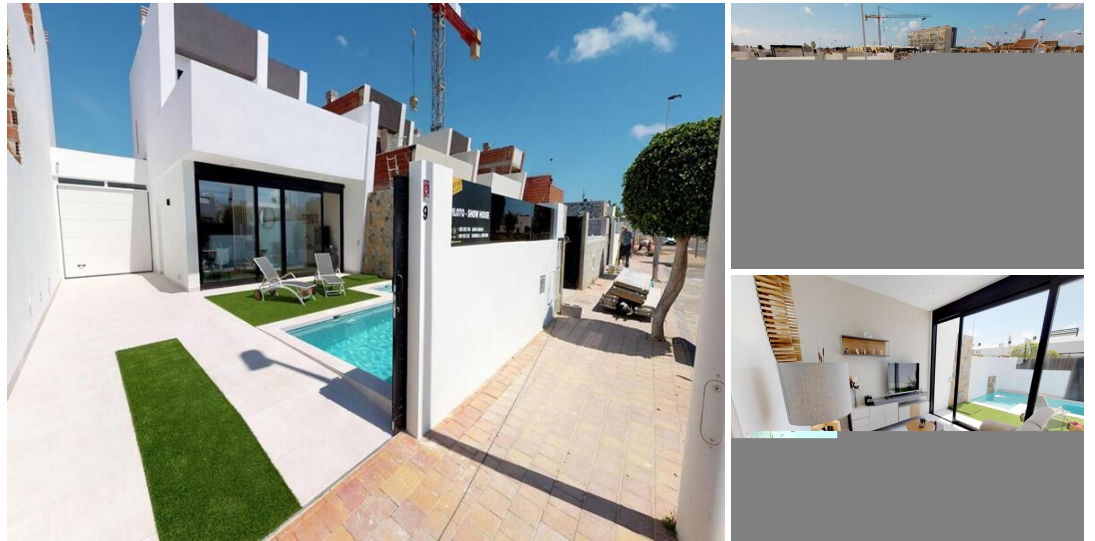

3 sovrum Villa till salu i Lo Pagan, Murcia

379.950€

This exclusive 3 bed, 3bath villa is located in the lovely Spanish village of Lo Pagan, just 400 meters from the beach. Set in its own private garden with artificial grass, a swimming pool, a roof terrace with summer kitchen, a pergola and a garage. Inside it comes fully equipped, with all white goods, air conditioning, underfloor heating in the bathrooms and LED lighting. The villa is one of 5 brand new villas near to local amenities, with fantastic views of the surrounding area.

- | | | |
|---|---|--|
| <input type="checkbox"/> 3 sovrum | <input type="checkbox"/> 3 badrum | <input type="checkbox"/> 135m ² Bygg storlek |
| <input type="checkbox"/> 195m ² Tomtstorlek | <input checked="" type="checkbox"/> Simbassäng | <input checked="" type="checkbox"/> Bars And Restaurants |
| <input checked="" type="checkbox"/> Close to medical centre | <input checked="" type="checkbox"/> Close to sports facilities | <input checked="" type="checkbox"/> Walking distance to beach |
| <input checked="" type="checkbox"/> Close To Town And Amenities | <input checked="" type="checkbox"/> Walking distance to shops, restaurants, ... | <input checked="" type="checkbox"/> Close to shops, restaurants, ... |
| <input checked="" type="checkbox"/> Blinds | <input checked="" type="checkbox"/> Covered Terrace | <input checked="" type="checkbox"/> Close to golf resort |
| <input checked="" type="checkbox"/> Outside Shower | <input checked="" type="checkbox"/> Private Swimming Pool | <input checked="" type="checkbox"/> Covered Seating Area |
| <input checked="" type="checkbox"/> Fitted Wardrobes | <input checked="" type="checkbox"/> Walk-in Shower | <input checked="" type="checkbox"/> Private Garden |
| <input checked="" type="checkbox"/> Double Glazing | <input checked="" type="checkbox"/> Landscaped Private Garden | <input checked="" type="checkbox"/> Air Conditioning |