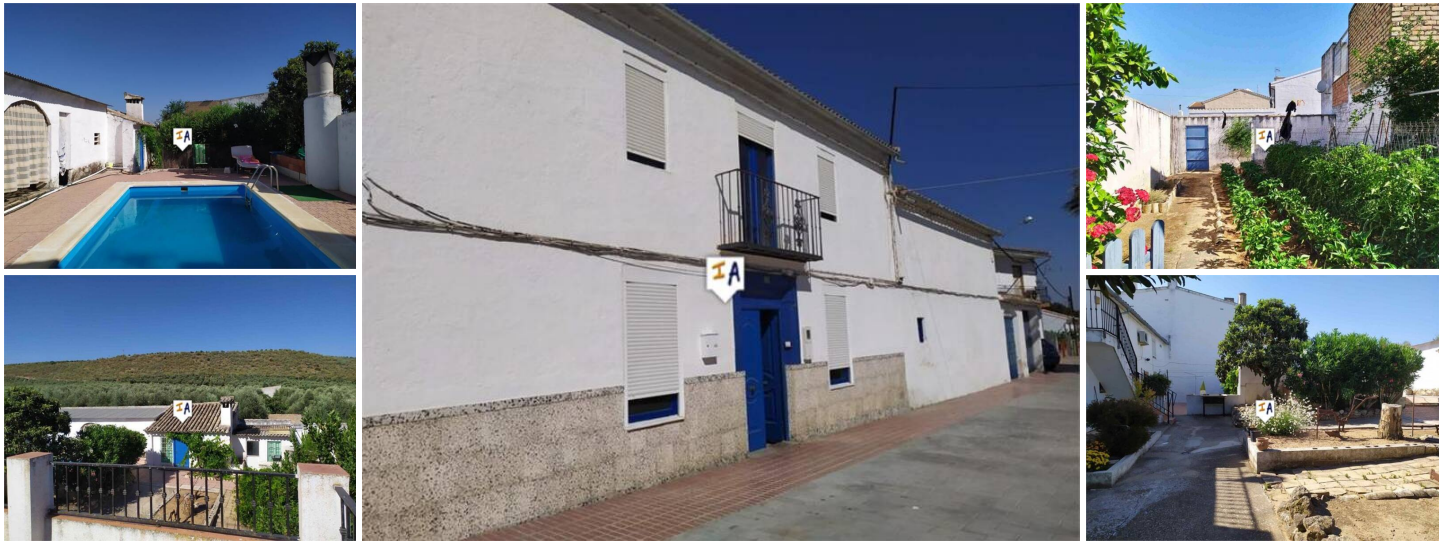

6 sovrum Radhus till salu i Benameji, Córdoba

169.995€

This large 446m² build family home sits in the quiet village of El Tejar within the province of Cordoba. The property comes with a generous 783m² town plot has a large garage door which leads to a covered parking area and in to the beautiful garden which consists of an established vegetable patch, mature fruit trees and a fantastic private pool and patio area. Inside the property is bright and spacious with high ceilings and many original features. The entrance offers a large reception room, 2 ground floor bedrooms a full family bathroom and on to a spacious eat in kitchen with separate pantry for extra storage and a second lounge diner which opens out on to the garden. The first floor has a large open landing which could be another bedroom or sitting area, it leads to 2 double bedrooms with a bathroom between them and a dressing room. From the rear garden this property also has access to a 2 guest bedrooms with en suite bathrooms and a private terrace which looks out over the beautiful surrounding countryside. This is a large property with great potential well worth viewing.

- | | | |
|--|--|--|
|  6 sovrum |  4 badrum |  446m ² Bygg storlek |
|  783m ² Tomtstorlek | <input checked="" type="checkbox"/> Simbassäng | <input checked="" type="checkbox"/> Charming Property |
| <input checked="" type="checkbox"/> Fitted Kitchen | <input checked="" type="checkbox"/> Fruit Trees | <input checked="" type="checkbox"/> Garden |
| <input checked="" type="checkbox"/> Good Rental Potential | <input checked="" type="checkbox"/> Lounge Diner | <input checked="" type="checkbox"/> Off Road Parking |
| <input checked="" type="checkbox"/> Patio | <input checked="" type="checkbox"/> Private Pool | <input checked="" type="checkbox"/> Private Terrace |
| <input checked="" type="checkbox"/> Spacious Accommodation | <input checked="" type="checkbox"/> Spectacular views | <input checked="" type="checkbox"/> Storage Room |