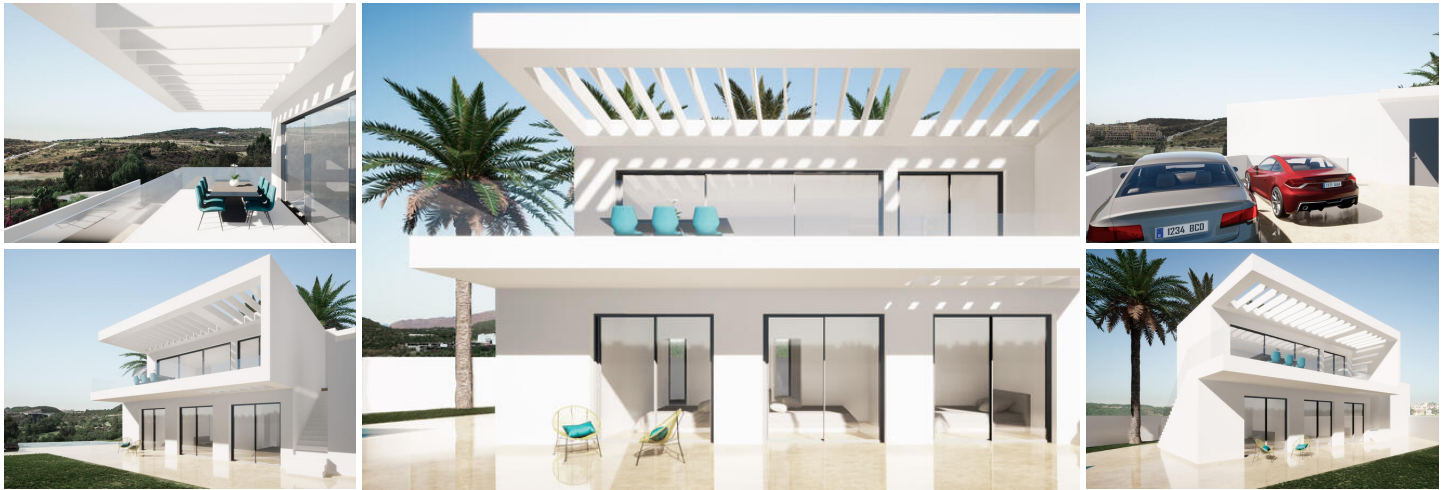

## 3 sovrum Villa till salu i Estepona, Málaga

650.000€

CONTEMPORARY VILLA IN ESTEPONA WITH SEA VIEWS Walking distance to Valle Romano Golf Club! A sustainably built, energy efficient, detached luxury villa with fantastic sea views. Single contemporary design, with accessories of the highest quality to guarantee functionality and maximum comfort. This spacious house with 3 bedrooms and 2.5 bathrooms has a constructed area of 150 m<sup>2</sup> on two floors, plus 44 m<sup>2</sup> of covered terrace and 142m<sup>2</sup> of open terrace. There is also a large covered and private parking area. Floor-to-ceiling energy efficient windows allow you to savor the beautiful ocean views and enjoy abundant sunlight in all 3 bedrooms as well as the spacious open plan living room. The rooms open directly onto the terrace where you can enjoy the attractive landscaped garden and its own private pool, either in private or with friends and family! The villa is designed to bring sunlight and nature directly into your home using elements that welcome you. a quiet space and create a feeling of harmony and well-being. Modern and contemporary open-plan design, sustainable construction and quality, natural materials colors are a hallmark of the quality and integrity of our company. There is also the ability to customize layout elements, add extra space, and select optional extras to suit your specific needs and wishes. The villa is located a short drive from the city of Estepona with its shops, shopping centers, health centers, schools, leisure, etc. The Valle Romano Golf Club is within walking distance, and you can enjoy the many scenic nature trails that are perfect for hiking and biking in the surrounding area. Just 5 minutes by car from the spectacular beaches and beach clubs of the Costa del Sol. PRICE FROM: 650,000E OFFER SUBJECT TO POSSIBLE ERRORS, OMISSIONS, PRICE CHANGE OR ANY OTHER MODIFICATION WITHOUT PRIOR NOTICE