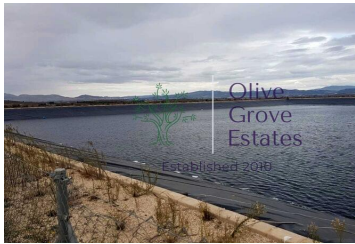

Kommersiella fastigheter till salu i Yecla, Murcia

6.100.000€

162 hectares of productive olive and almond trees.

104 hectares of almond trees

19 hectares of traditional olive trees

12 hectares of espalier olive trees

The rest is arable land.

Warehouse 980m² The fenced area around the warehouse is 3300m².

Warehouse 190m² The fenced area around the warehouse is 400m² (houses irrigation systems)

House with kitchen, bathroom and 3 bedrooms

Se videotur

1.110m² Bygg storlek

0 sovrum

1.620.000m² Tomtstorlek

0 badrum