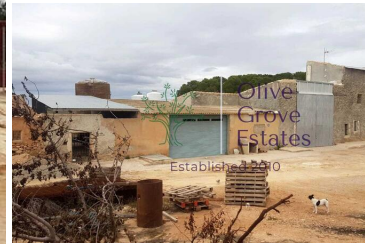

Kommersiella fastigheter till salu i Yecla, Murcia

6.100.000€

162 hectares of productive olive and almond trees.

104 hectares of almond trees

19 hectares of traditional olive trees

12 hectares of espalier olive trees

The rest is arable land.

Warehouse 980m² The fenced area around the warehouse is 3300m².

Warehouse 190m² The fenced area around the warehouse is 400m² (houses irrigation systems)

House with kitchen, bathroom and 3 bedrooms

Se videotur

1.110m² Bygg storlek

0 sovrum

1.620.000m² Tomtstorlek

0 badrum