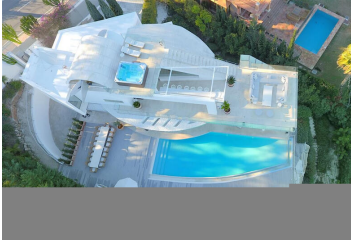

## 7 sovrum Villa för korttidshyra i Nueva Andalucia, Málaga

6.500€ p/v

Located in the exclusive Golf Vally in Nueva Andalucía, a 5 min drive from Puerto Banus town centre, as well as to beaches and recreational areas.

This newly renovated villa is built to the highest standard and designed by the renowned architect Angel Taborda, known worldwide for his avant-garde style. When entering this remarkable villa the modern architecture harmonious melt together with a panoramic view over La Concha Mountain, Las Brisas golf and the Mediterranean Sea. You instantly feel at peace while exploring the rest of the beautiful house – divided over 3 levels, having carefully considered the distribution to maximize the light and magnificent views surrounding the property.

Outside you have a spacious terrace with palm trees, a large heated infinity pool and Jacuzzi. The outstanding barbecue area is ideal for entertaining and dining under the stars, while the partly covered bar and the lounge seating on the second floor terrace can lift the atmosphere from great cosiness to a great party with total privacy and views towards the mountains and the sea. This is truly a stunning luxury home.