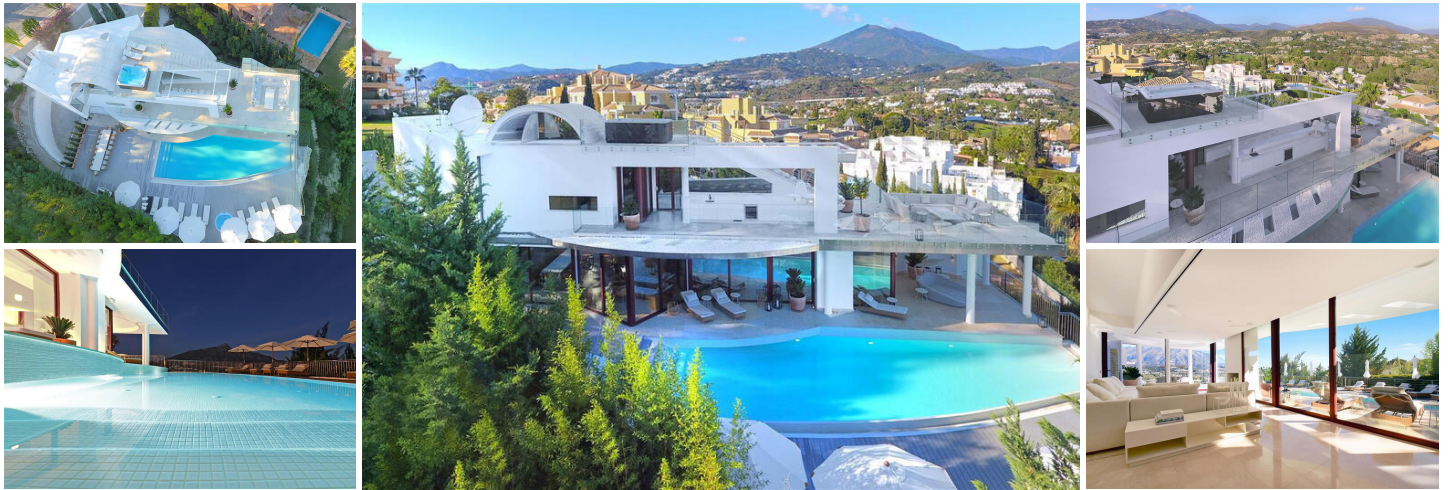

7 sovrum Villa till salu i Nueva Andalucia, Málaga

4.400.000€

Located in the exclusive Golf Vally in Nueva Andalucía, a 5 min drive from Puerto Banus town centre, as well as to beaches and recreational areas.

This newly renovated villa is built to the highest standard and designed by the renowned architect Angel Taborda, known worldwide for his avant-garde style. When entering this remarkable villa the modern architecture harmonious melt together with a panoramic view over La Concha Mountain, Las Brisas golf and the Mediterranean Sea. You instantly feel at peace while exploring the rest of the beautiful house – divided over 3 levels, having carefully considered the distribution to maximize the light and magnificent views surrounding the property.

From the main entrance the living room in its white interior floats together with the beautiful natural light coming in from the full-size windows facing the view and pool area. Turning to the right – the fully equipped kitchen presents itself with a dining area fitting 16 people. From the kitchen area, there is direct access to the second kitchen and laundry room with washing machine and tumble dryer.

Outside you have a spacious terrace with palm trees, a large heated infinity pool and Jacuzzi. The outstanding barbecue area is ideal for entertaining and dining under the stars, while the partly covered bar and the lounge seating on the second floor terrace can lift the atmosphere from great cosiness to a great party with total privacy and views towards the mountains and the sea. This is truly a stunning luxury home.