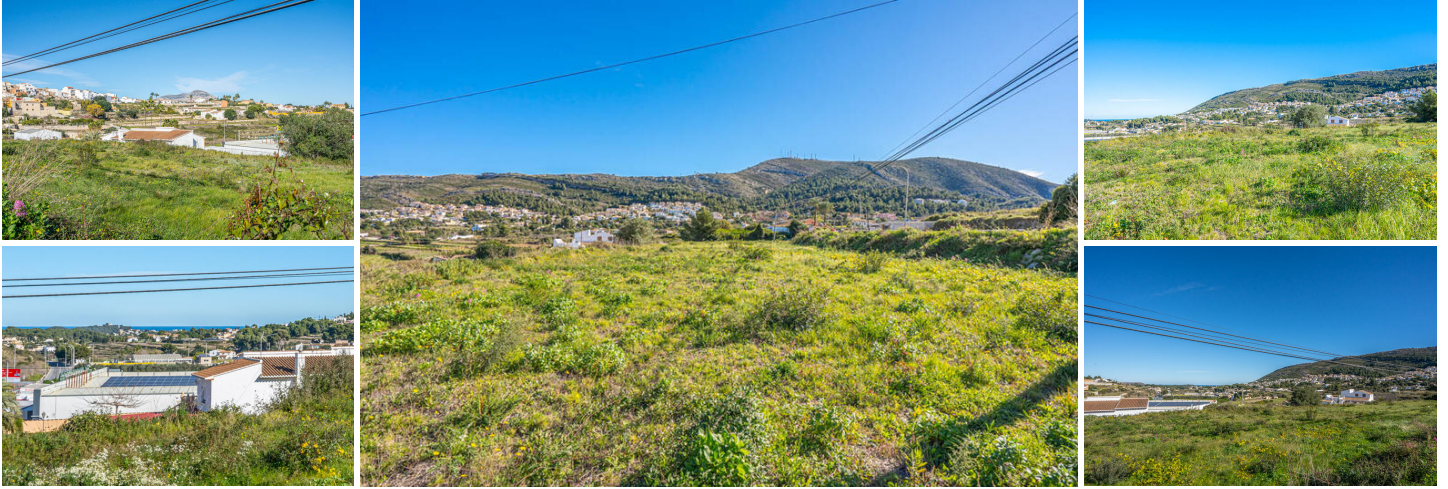

Landa till salu i Benitachell, Alicante

232.800€

This plot is located on the edge of the centre of Benitachell and offers views of Cumbre del Sol, the Montgó and the sea. The plot has a total area of 4656 m², of which 2152 m² are urban and 2504 m² agricultural. It has an ideal location for any commercial business such as restaurant, Bed and Breakfast, shop, etc.