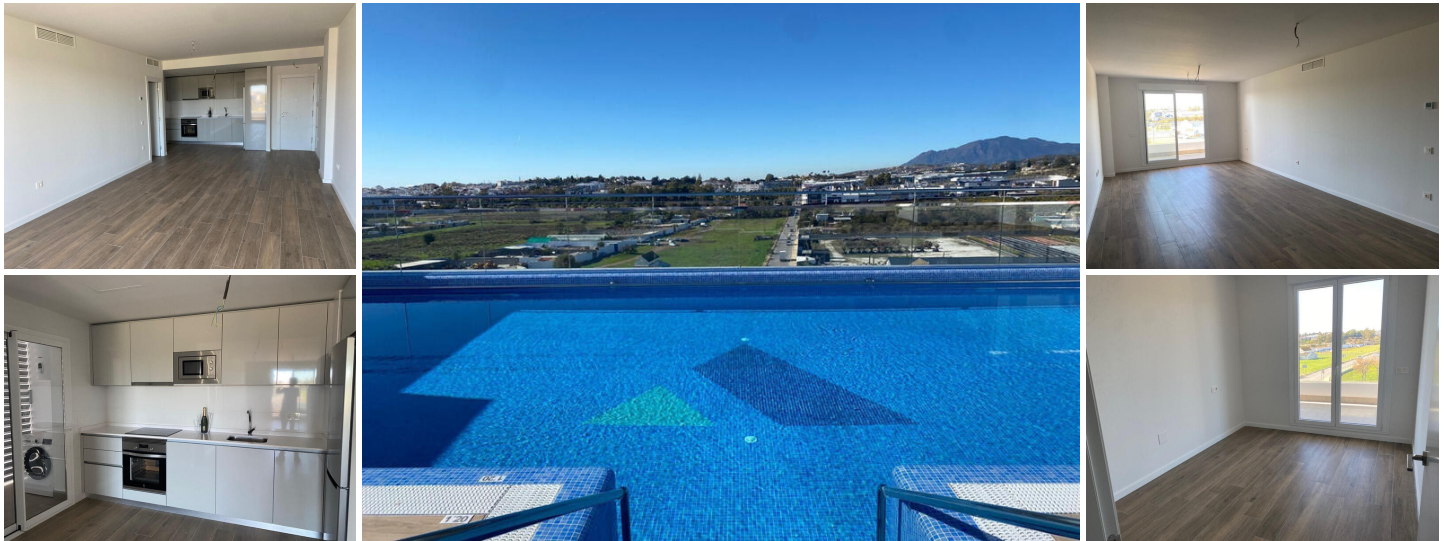

3 спальная комната квартира продается в La Campana, Sevilla

485.000€

Nueva Andalucia - Guadiza. Located in this much sought area just steps away from many local amenities and restaurants and a short drive to Puerto Banus and Marbella. Within the heart of the golf valley surrounded by many golf courses and several top international schools are within easy reach. This elegant and brand new three bedroom apartment is offered unfurnished with modern open plan kitchen, three generously sized bedrooms, the master offering an en-suite bathroom and a further family bathroom, fully fitted wardrobes throughout. Large and bright living and dining area leading onto its private and spacious south west facing terrace boasting wonderful views across to the mountains and sea. Hot and cold air conditioning throughout. Built with high quality finishes and set within a gated community offering communal roof top areas and swimming pool with panoramic views. Underground parking and storage room also included.