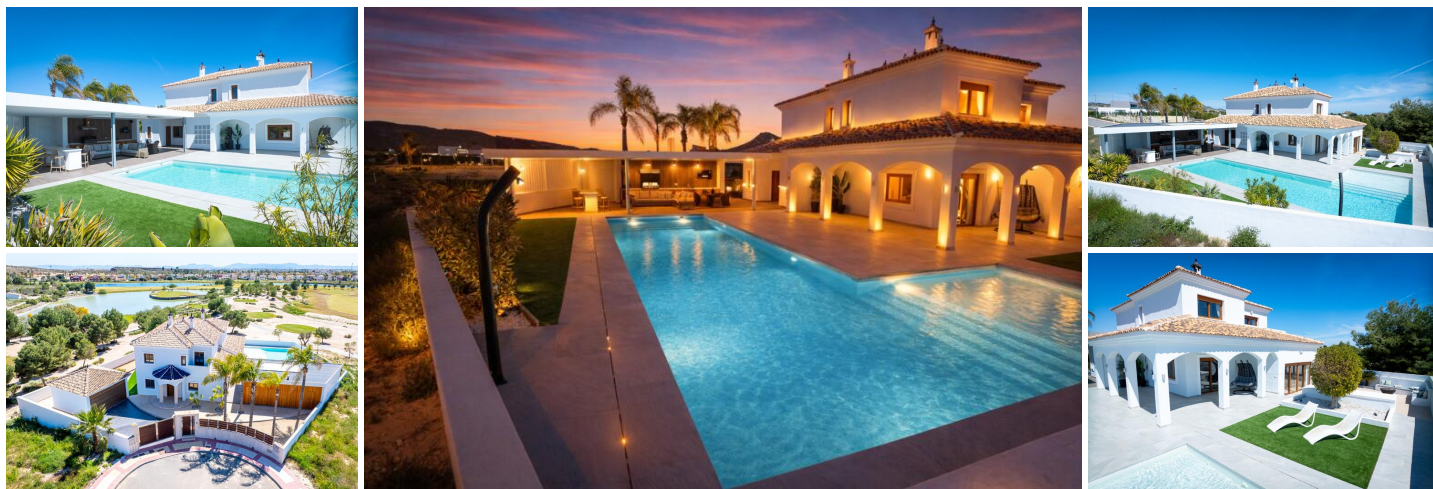

4 спальная комната вилла продается в Campo de Golf, Murcia

1.200.000€

Luxury Villa for Sale in Altaona Golf € Frontline Golf, 360° Views, 4 Bedrooms, Private Pool

Discover this unique villa for sale in Altaona Golf, one of the best located properties in the entire resort. This frontline golf villa in Altaona Golf for sale offers unbeatable 360° panoramic views over the golf course and the mountains, making it a truly one-of-a-kind opportunity.

Set on a generous 1,034 m² plot, this luxury villa for sale in Altaona Golf Murcia stands out for its privacy, orientation, and privileged position within the urbanization. If you are searching for a villa in Altaona Golf with golf views, this property has no competition.

Prime Location € Frontline Golf in Altaona

This exclusive villa for sale in Altaona Golf resort is perfectly positioned directly on the golf course, offering open views, tranquility, and maximum privacy. Properties like this frontline golf villa Altaona Golf rarely come to market.

Outdoor Living € Pool, Chill-Out & Outdoor Kitchen

The exterior of this Altaona Golf villa for sale with pool is designed for Mediterranean living:

Large private swimming pool

Stunning outdoor kitchen made of premium acacia wood