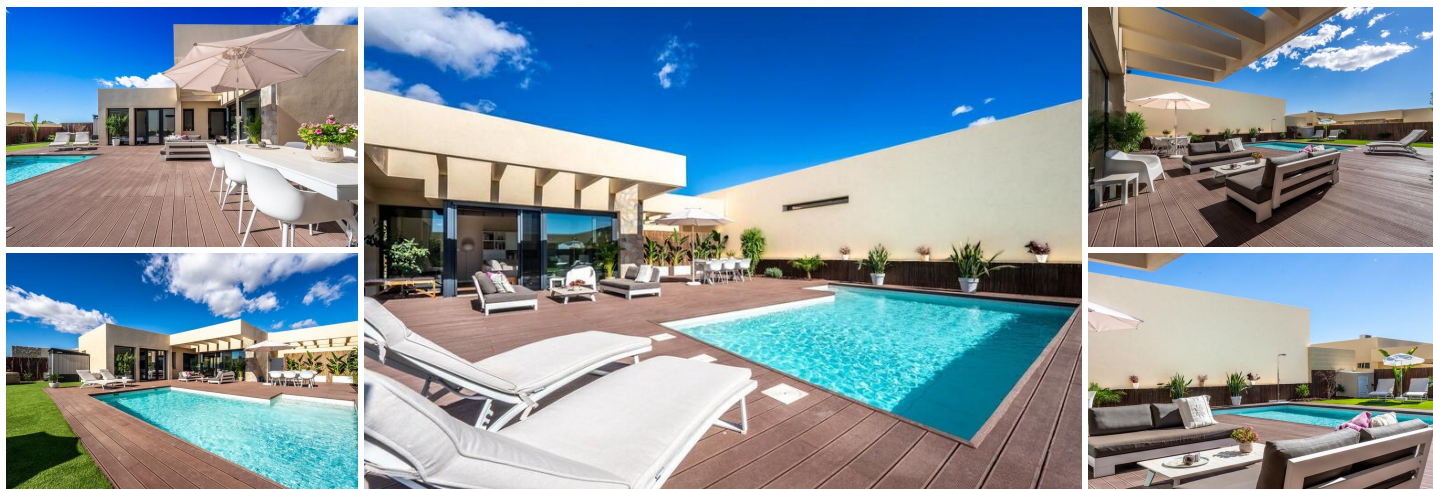

2 спальная комната вилла продается в Campo de Golf, Murcia

489.000€

Discover the Spirit Villa at Las Vistas – Altaona Golf and Country Village

KEY READY VILLA, recently finished construction.

Welcome to the Spirit Villa, a luxurious two-bedroom, 2.5-bathroom home situated within the exclusive Las Vistas community, part of Altaona Golf and Country Village. Las Vistas is an innovative residential project comprising 90 unique villas, divided into three phases. Each villa is designed to blend harmoniously with its natural surroundings, nestled at the foot of the mountain.

This villa offers a distinctive design both inside and out, featuring modern, innovative architecture that perfectly complements the environment. The spacious interior is thoughtfully crafted to provide comfort and style, while the extensive private garden and swimming pool create an oasis for relaxation and enjoyment.

This villa offers you quite a large garden, parking space and swimming pool, and has been upgraded with quite some extras from the standard model, for over €40,000.

Such as:

- Upgraded Italian kitchen layout with high-end brand appliances: American fridge, Whirlpool dishwasher, Whirlpool combi microwave, extraction hood, Bora induction hob, Klarstein 32-bottle wine fridge and Quooker with 7-litre boiler, professional Jura coffee/cappuccino machine