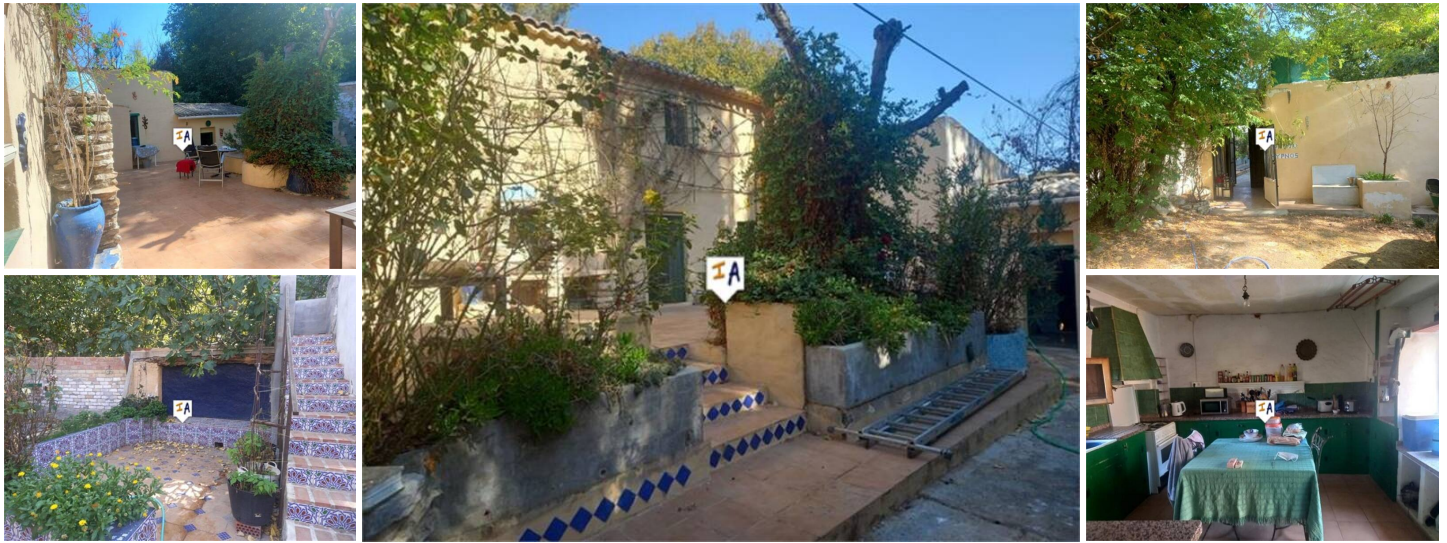

3 спальная комната Деревенский Дом продается в Almedinilla, Córdoba
125.000€

This 3 bedroom, 3 bathroom countryside home with great outside spaces is situated in Venta Valero, close to the popular historical town of Almedinilla in the Cordoba province of Andalusia, Spain. With parking right outside the property a secure gated entrance leads to a raised large private terrace with a feature barbecue and where you enter the Cortjo into a lounge with a wood burner that leads to your spacious kitchen diner. Steps from the lounge take you to a double bedroom with a dressing room, another storage room and to a shower room. The steps continue to the first floor and a double bedroom with an en suite shower room, on this level there is another double bedroom with fitted wardrobes and a large en suite shower room with space to add a full bath. The property has electricity and town water connected and well water to help maintain the garden areas which include a summer kitchen, patio, laundry room and storage spaces.