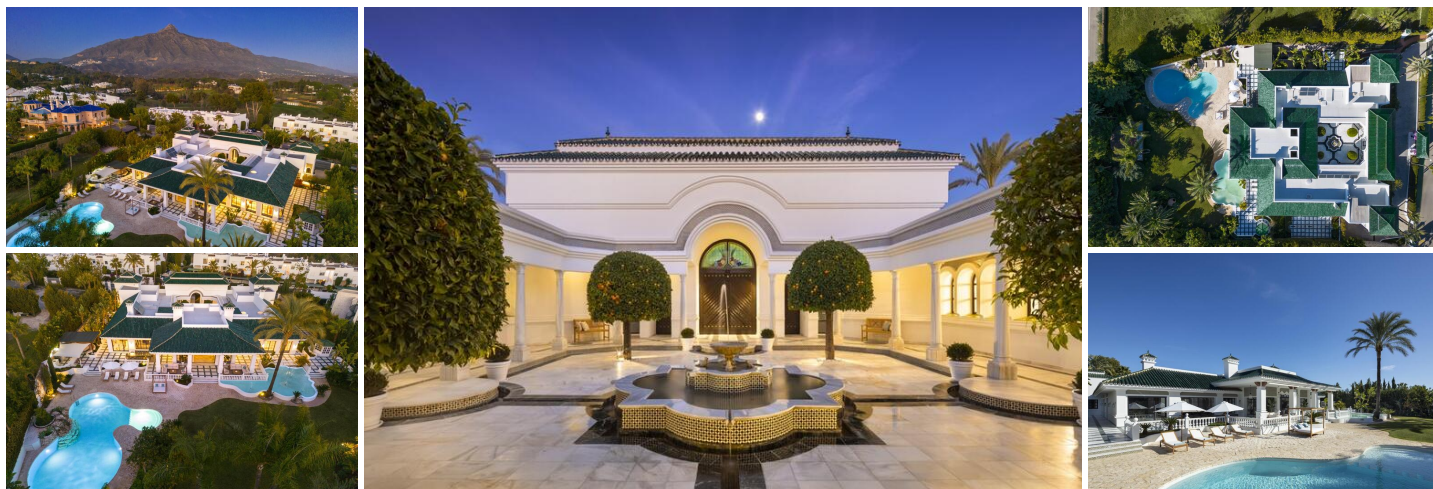

## 10 спальная комната вилла продается в Marbella, Málaga

10.850.000€

Alhambra Palace stands as an architectural marvel, seamlessly blending traditional Andalusian aesthetics with Moorish influences to create a palatial residence that is both enchanting and evocative. Its meticulous design transports residents to a world of opulence, reminiscent of Andalucía's rich cultural heritage. This residence transcends being just a home; it offers an immersive experience capturing the essence of its surroundings.

Nestled on a sprawling plot exceeding 4000m<sup>2</sup>, the villa's outdoor spaces are a testament to thoughtful design. The immaculate garden, featuring a lagoon-inspired private pool and a charming outdoor pergola, provides residents with the ultimate luxury of serenity and leisure. Versatile terraces offer intimate alfresco dining areas and tranquil spots for relaxation, while meticulous landscaping adds privacy and beauty.

 Посмотреть виртуальный тур

 11 ванные комнаты

Бассейн

amueblado

buen estado

edificio con garaje

jardín

mansión

 10+ спальни

 4.350m<sup>2</sup> Размер участка

alto standing

barbacoa

cocina equipada

gimnasio

luminoso

parking