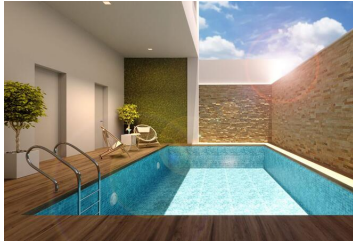

2 спальная комната квартира продается в Torrevieja, Alicante

249.000€

EXCLUSIVE APARTMENTS, new project of only 12 apartments in the centre of Torrevieja, Alicante close to all amenities and less than 200 metres from Playa del Cura and and the beautiful beachfront promenade.

The complex consists out of 5 floors all with 2 bedrooms and 2 bathrooms apartments. All apartments have a bright and spacious lounge, dining area and fully equipped kitchen, opening onto a covered terrace.

The community pool is on the ground floor, as well as a Finnish sauna, and toilets. The residents also have access to the community solarium on the roof of the building.

The apartments include pre-installation for ducted A/C, underfloor heating in the bathrooms, white goods, fitted wardrobes, and lighting. The penthouse apartments also include an outdoor shower and BBQ area on the private solarium.