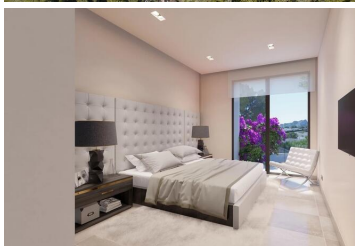

## 3 спальная комната вилла продается в Benissa, Alicante

925.000€

We're proud to present this luxury villa on one level is located at the exclusive Fanadix residential area in Benissa, surrounded by nature and located in a strategic place, very close to Fustera beach and just 10 minutes from Calpe and Moraira.

The project offers villas on one level, with 3 bedrooms and 2 bathrooms, built on plots on 800m<sup>2</sup>. The main living area combines the lounge, dining area and kitchen into an open-plan space, which opens onto a terrace and pool area. The master bedroom has a private bathroom.

On the exterior terrace we find the pool with a relaxing area to enjoy the sun or a dinner at the barbecue.

This exclusive project offers fully ducted Air Conditioning, underfloor heating in the property, integrated white goods, smart home system, indoor LED lighting, private pool, and parking on the premises.