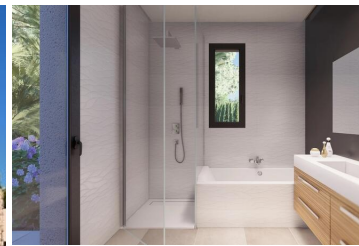

3 спальная комната вилла продается в Benissa, Alicante

890.000€

We're proud to present this luxury villa on one level is located at the exclusive Fanadix residential area in Benissa, surrounded by nature and located in a strategic place, very close to Fustera beach and just 10 minutes from Calpe and Moraira.

The project offers villas on one level, with 3 bedrooms and 2 bathrooms, built on plots on 800m². The main living area combines the lounge, dining area and kitchen into an open-plan space, which opens onto a terrace and pool area. The master bedroom has a private bathroom.