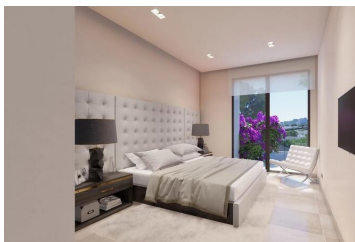

3 спальная комната вилла продается в Benissa, Alicante

890.000€

We're proud to present this luxury villa on one level is located at the exclusive Fanadix residential area in Benissa, surrounded by nature and located in a strategic place, very close to Fustera beach and just 10 minutes from Calpe and Moraira.

The project offers villas on one level, with 3 bedrooms and 2 bathrooms, built on plots on 800m². The main living area combines the lounge, dining area and kitchen into an open-plan space, which opens onto a terrace and pool area. The master bedroom has a private bathroom.

On the exterior terrace we find the pool with a relaxing area to enjoy the sun or a dinner at the barbecue.

This exclusive project offers fully ducted Air Conditioning, underfloor heating in the property, integrated white goods, smart home system, indoor LED lighting, private pool, and parking on the premises.