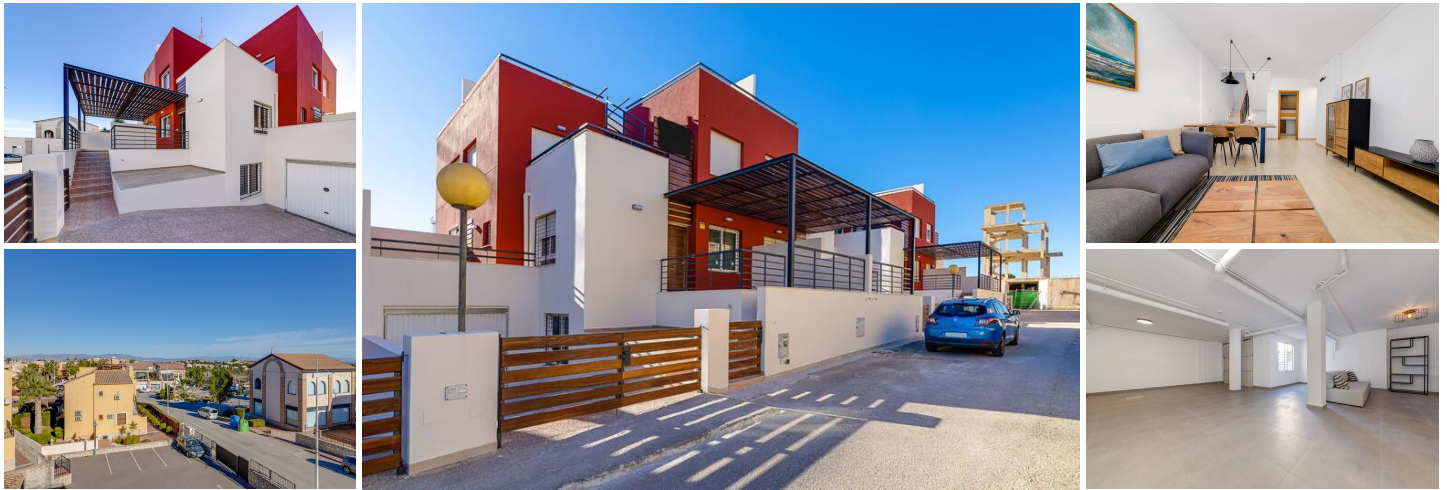

## 3 спальная комната городская тюрма продается в Algorfa, Alicante

195.000€

Beautiful project of 8 townhouses at the entrance of La Finca Golf in Algorfa, completely renovated inside and out. These townhouses consist of 3 bedrooms, 2 bathrooms, living room and kitchen. In addition to the veranda, there are terraces on the first and second floors and a solarium.

You have 2 option to choose: Townhouses with private garage or townhouses with the option to have a private pool in the garden.

Townhouses are located in close proximity to golf courses. From the terraces and windows of the house there is a beautiful view of the mountain landscape.

This residential complex located in La Finca Golf resort, in the municipality of Algorfa, in the Vega Baja area of the Costa Blanca South. Only 15 minutes drive from the sandy beaches of Guardamar del Segura, and only 35 minutes from Alicante airport. The larger towns of Almoradi, Benijófar and Ciudad Quesada are a short drive away. Torrevieja and Orihuela Costa, with their large shopping centres, are 15 minutes away.