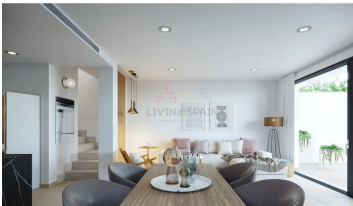

**3 спальная комната городская тюрма продается в San Pedro del Pinatar,
Murcia**
445.000€

These beautiful modern style villas are located in a residential area close to the town centre of San Pedro Del Pinatar and beaches of Lo Pagan.

This small development consists of 4 modern quads villas, all comes with 3 bedrooms and 3 bathrooms.

On the ground floor there is one bedroom and a shared bathroom, an open plan kitchen and living area with large patio doors leading to your terrace where you can enjoy a private pool.

On the first floor there are a further two good sized bedrooms and bathroom en-suite and a big solarium to enjoy the sun all year around.

The plots are located close to the town centre of San Pedro del Pinatar with all of the amenities within a short walk. In a great location with easy access to the beaches of the Mediterranean and the Mar Menor a 2 minute drive away.

There are numerous golf courses close by and San Pedro del Pinatar is just 25 minutes from Murcia airport, whilst Alicante is around a 45 minute drive away.

Interested? Do not hesitate and contact us. We are happy to help you further.

- 3 спальни
- 172m² Размер участка
- Private pool
- Close to sea
- Close to restaurants
- Fitted bathroom
- Enclosed Plot
- Gated complex

- 3 ванные комнаты
- Бассейн
- Parking
- Close to shops
- Solarium
- Pre-installed air conditioning
- Private garden
- Video entry system

- 151m² Размер сборки
- Pool
- Private parking
- Close to supermarkets
- Open plan kitchen
- Underfloor heating bathrooms
- Private terrace
- Reinforced door