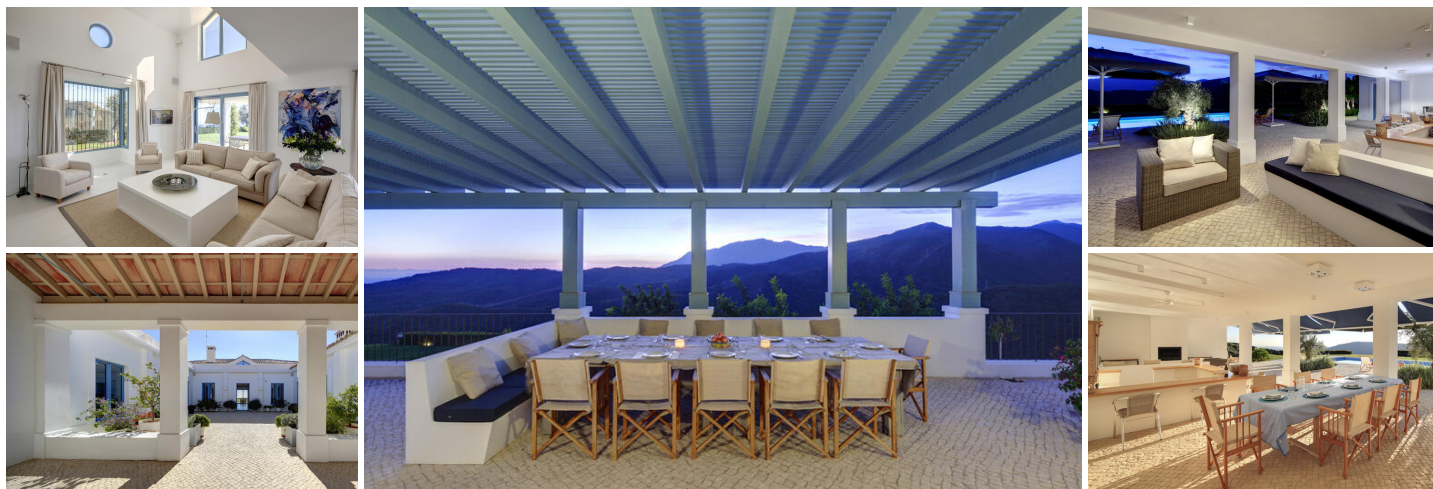

5 спальная комната вилла продается в Estepona, Málaga

4.900.000€

Benahavis

A luxurious villa on a double plot (7.000m²) with panoramic views to the Mediterranean and the mountains. South to west facing. Fully private, quiet and peaceful. Gated and 24 hrs security.

Offering a nice combination of styles, modern Nordic inside and Andalucian outside.

Drive way leading to the property. Nice entrance with patio and fountain.

Main floor: Living area with high ceilings and fire place, separate dining and open plan fully fitted kitchen. Mezzanine for office or tv area. Master bedroom en suite with dressing area, two guest bedrooms en suite. Small bedroom next to the kitchen.

Covered and open terraces (porches 90m², terraces 150+m²) with direct access to the gardens and pool area.

Lower floor, garden level: Guest bedroom en suite with salon, entertainment area, home cinema, bodega, garage.