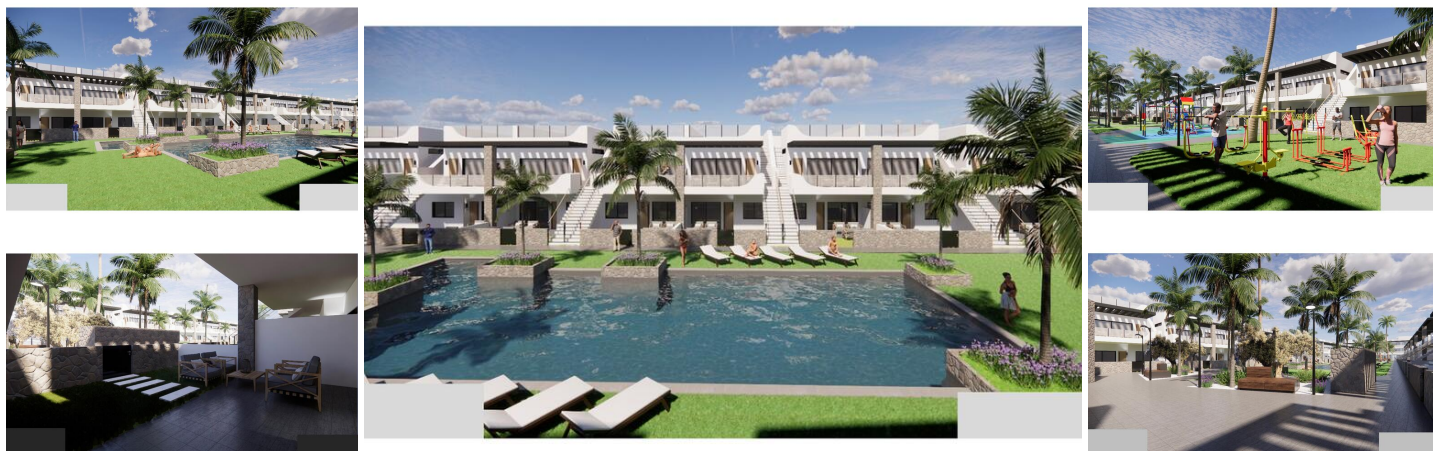

## 3 спальная комната квартира продается в Orihuela Costa, Alicante

280.000€

This immaculately presented brand new complex in Punta Prima, Alicante is offering 2 and 3 bedroom apartments overlooking the communal garden with swimming pool. Located in a very popular area just a short walk to a great selection of local amenities and within a short drive to a selection of golf courses and beautiful beaches.

There is a space in the garage for each apartment, the 2 bedroom apartments have a private solarium and the 3 bedroom apartments have private garden.

Punta Prima is a well-established seaside resort boasting an array of services and amenities including a commercial centre, gymnasium, shops, bars and restaurants along with a bus stop giving access to the large towns of Torrevieja and Guardamar Del Segura. There are 4 wonderful golf courses to try out along with some fantastic beaches to explore.