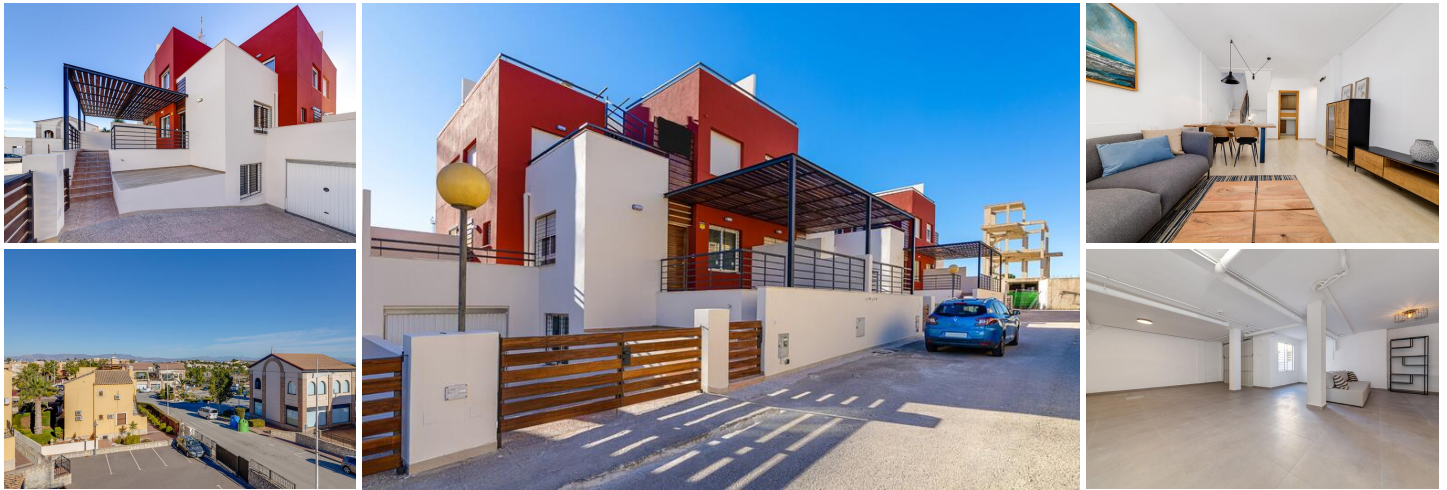

3 спальная комната городская тюрма продается в Algorfa, Alicante

195.000€

Beautiful project of 8 townhouses at the entrance of La Finca Golf in Algorfa, completely renovated inside and out. These townhouses consist of 3 bedrooms, 2 bathrooms, living room and kitchen. In addition to the veranda, there are terraces on the first and second floors and a solarium.

You have 2 option to choose: Townhouses with private garage or townhouses with the option to have a private pool in the garden.

Townhouses are located in close proximity to golf courses. From the terraces and windows of the house there is a beautiful view of the mountain landscape.

This residential complex located in La Finca Golf resort, in the municipality of Algorfa, in the Vega Baja area of the Costa Blanca South. Only 15 minutes drive from the sandy beaches of Guardamar del Segura, and only 35 minutes from Alicante airport. The larger towns of Almoradi, Benijófar and Ciudad Quesada are a short drive away. Torrevieja and Orihuela Costa, with their large shopping centres, are 15 minutes away.