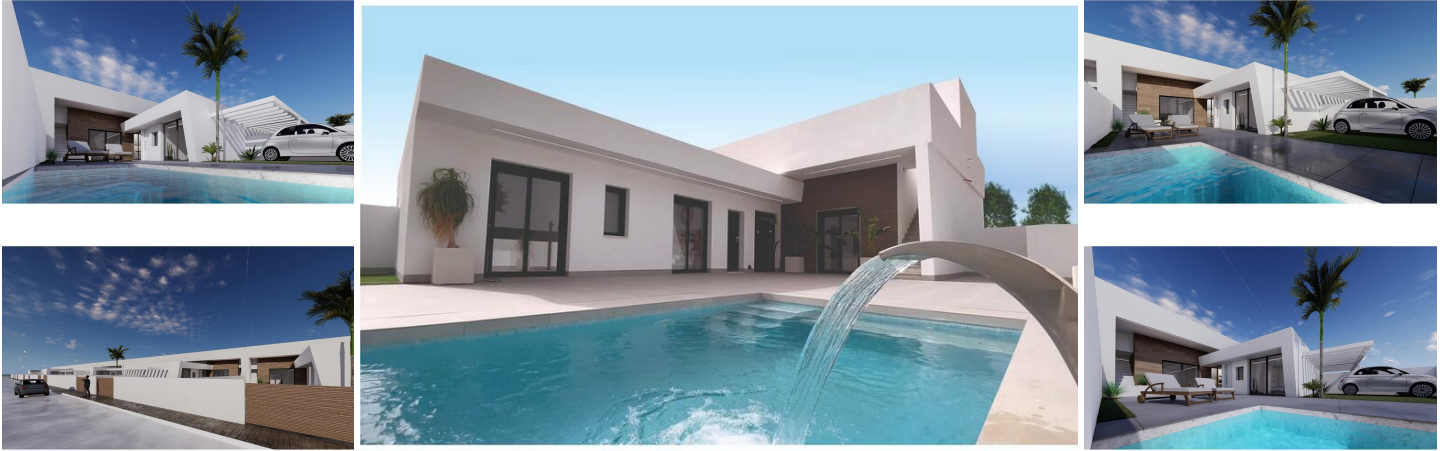

2 спальная комната городская тюрма продается в Roldan, Murcia
259.000€

These new semi-detached villas are available with 2 or 3 bedrooms and come with a private swimming pool. The villas offer a modern, open plan feel with living dining room fitted kitchen with a large window allowing in plenty of natural light and open plan lounge. These are available with 2, 3 and 2 bathrooms including a master en-suite bathroom. In addition, these properties also have a large roof terrace solarium, private swimming pool and garden with off road parking.

Roldan is a large traditional town, with numerous supermarkets, several banks, sports hall, bars, restaurants, petrol station, La Torre Golf Resort and Terrazas de la Torre Resort are both just a few minutes away. The town is only 15 minutes from the beaches of the Mar Menor, and 20 minutes from the new International Airport of Murcia. Interested? Do not hesitate and contact our office. We are happy to help you further.