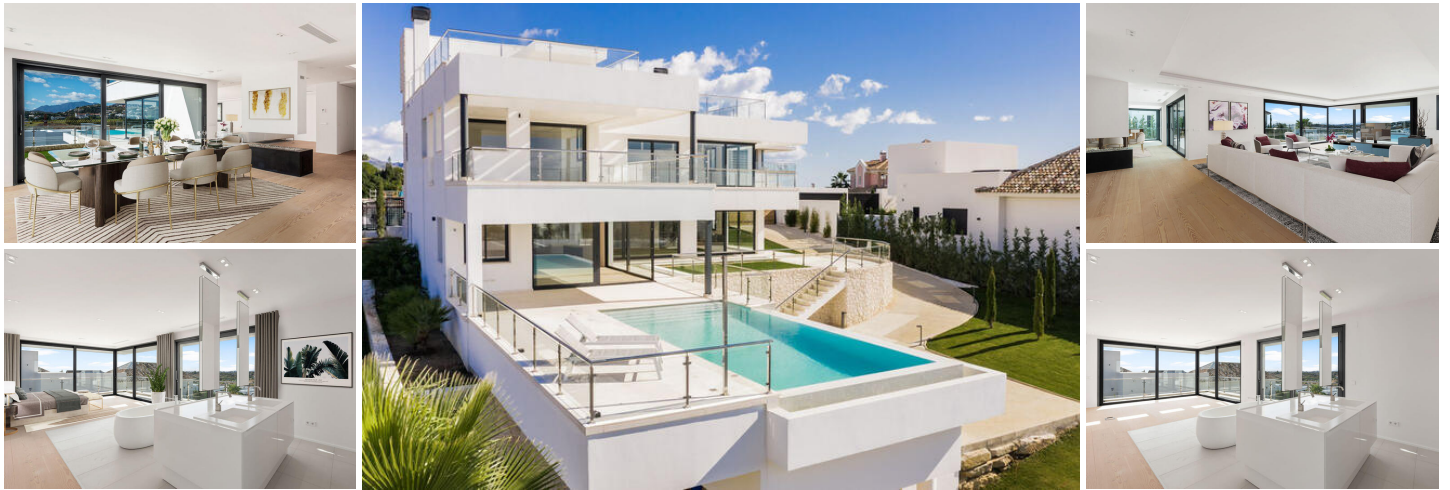

**4 спальная комната вилла продается в Nueva Andalucia, Málaga**  
**3.750.000€**

NUEVA ANDALUCIA ... 4Bedroom, 4 Bathroom Villa  
 is a west facing contemporary style villa recently finished to the highest standards.

Situated on an elevated plot in a quiet dead end street, with lovely views of the golf valley, Mediterranean, stretching out to Gibraltar and even the mountains of Morocco on a clear day.

An ample living room greets the entrance with adjacent dining area and a large open plan modern kitchen separated by an impressive central gas chimney. Double-glazed sliding glass doors with electric blinds lead the living room out to a large covered terrace, surrounding an infinity pool overlooking the views, with heating option pre-installed.