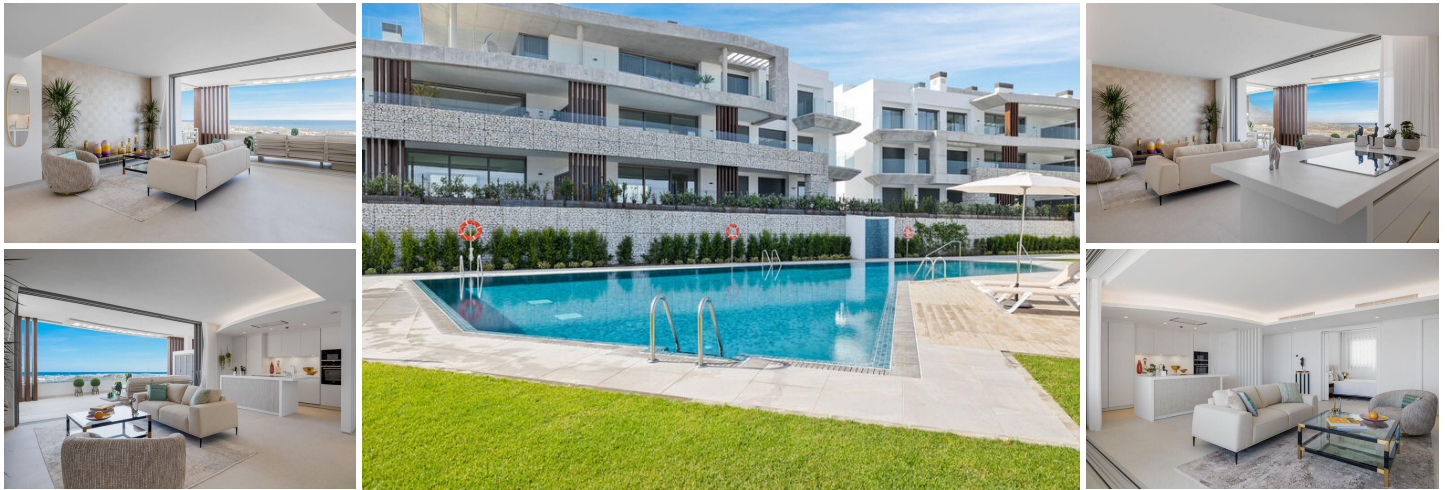

## 3 спальная комната квартира продается в La Quinta, Málaga

1.275.000€

LA QUINTA BENAHAVIS / MARBELLA ...

Brand new top quality first floor apartment in Real de la Quinta. All on one floor. bright and sunny all day with amazing open panoramic views to the Mediterranean and the coast. Living and dining area with an open plan fully fitted kitchen with Siemens appliances. Master bedroom en suite with dressing area two guest bedrooms sharing a bathroom and a separate guest toilet. Direct access to a covered and open terrace of 58m<sup>2</sup>.

Real de la Quinta Residential Country Club Resort, a residential resort, integrated in the foothills of the Sierra de las Nieves overlooking La Concha mountain. A unique location, with its views, the lake and features such as the golf course, the El Lago Club, a 5\* hotel and a comercial area.