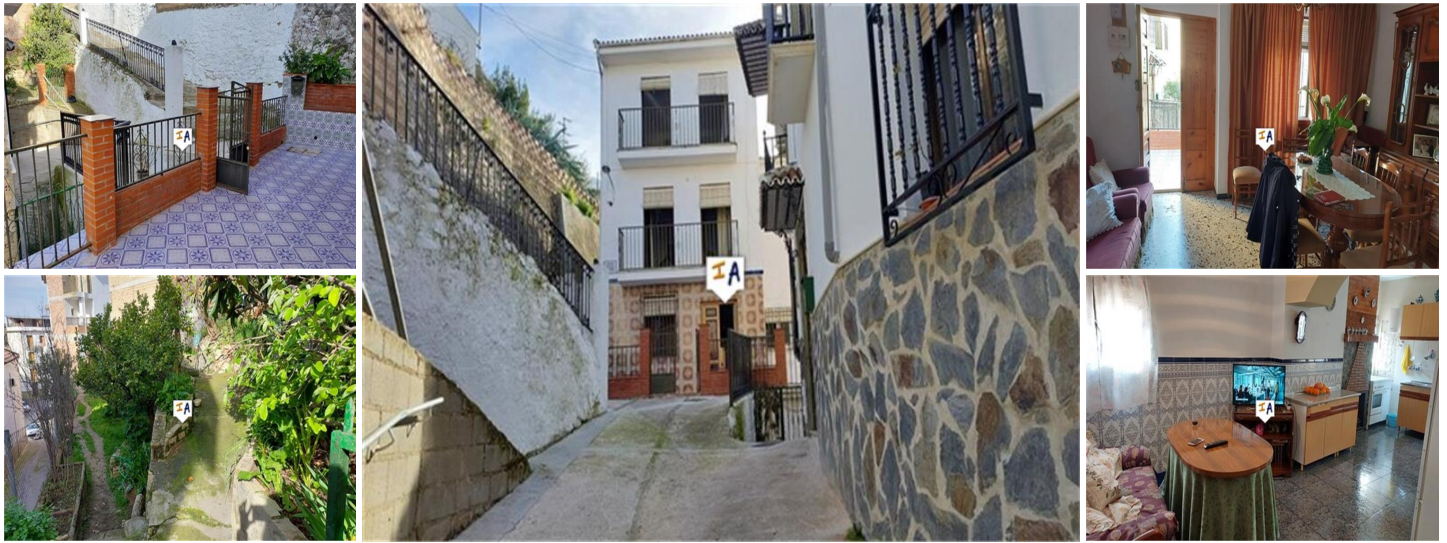

6 спальная комната городская тюрьма продается в Algarinejo, Granada
59.000€

This spacious 342m² build, 6 bedroom townhouse is situated in the lovely village of Algarinejo, in the Granada province of Andalusia, Spain and only 2 hours away from the ski resorts of the Sierra Nevada. Located at the end of a cul-de-sac, the property includes a separate gated tiered garden area, with mature planting and fruit trees, along the left side of the lane which leads to the large tiled front patio with countryside views. You enter the townhouse into a lounge with a formal dining area that leads into a good size reception room off which to the right is an open plan lounge and fitted kitchen. To the rear of the reception room is a tiled utility space and a ground floor bathroom and there is also a small storage room. A quality staircase from the reception room takes you to the first floor landing from where you have a double bedroom straight ahead and to the right is a large bedroom with access to a Juliet balcony, also off this room are a further 2 bedrooms. The staircase continues to the second level where there are 2 twin bedrooms, the front one again having access out onto a Juliet balcony. On the right of the main property is a gated entrance leading to 3 storage rooms and to the left, off the front patio, is a passageway that leads to a small outside space at the rear of the townhouse.