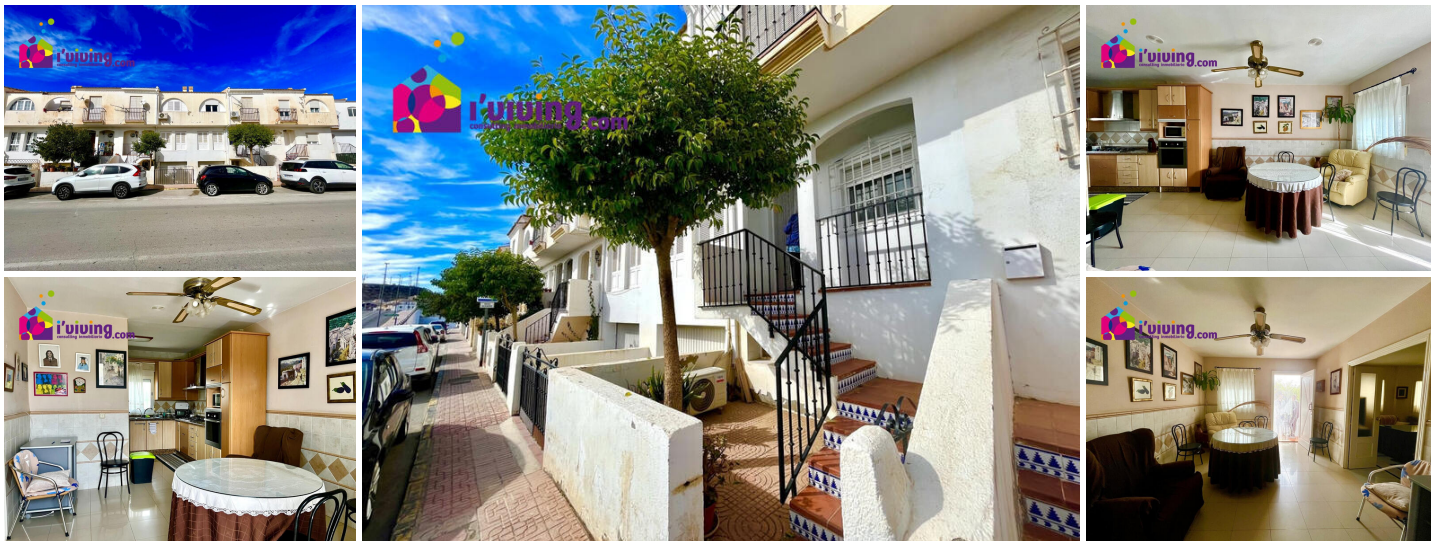

6 спальная комната дуплекс продается в Albox, Almería

199.950€

Welcome to the epitome of luxury living in Albox! This magnificent duplex offers a grand total of 220 square meters spread across two meticulously designed floors. With 6 spacious bedrooms, 3 tastefully adorned bathrooms, and 2 convenient garages, this is the perfect space to accommodate families of any size or individuals who desire an abundance of room to breathe.

Step inside and be greeted by an abundance of natural light dancing across the immaculate interiors. The open floor plan seamlessly connects the living, dining, and kitchen areas, creating a harmonious flow that is perfect for entertaining guests or creating unforgettable family moments. The thoughtfully appointed furniture adds a touch of sophistication, creating an overall ambiance of absolute elegance.

Imagine waking up to the glorious Spanish sun streaming through the large windows, filling your home with warmth and positivity. With a delightful terrace, you'll have the perfect spot to savor your morning coffee or delight in a sumptuous alfresco dinner. This outdoor oasis also offers an excellent area to bask in the sun while indulging in a good book or simply relishing in the beauty of your surroundings.

For those warm summer days, fear not, as this marvelous duplex comes equipped with air conditioning throughout, ensuring that you and your loved ones will always stay cool and comfortable, regardless of what the weather has in store.