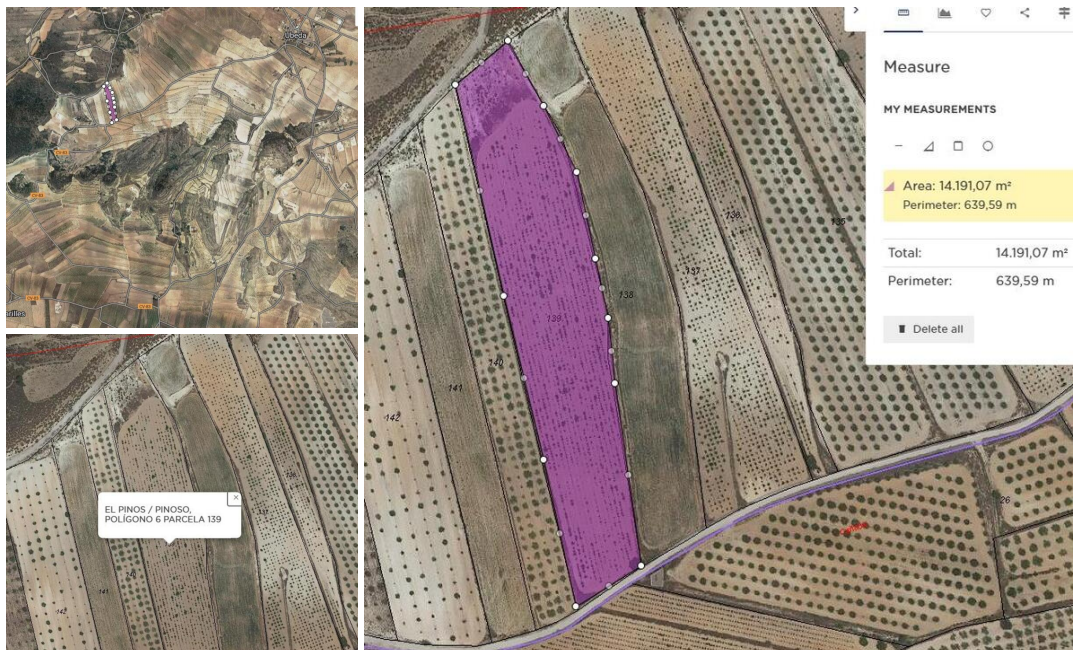

Другие продается в Pinoso, Alicante

35.995€

Introducing a remarkable opportunity to purchase a fully legal building plot located just 5 minutes outside the charming town of Pinoso. This picturesque area is surrounded by stunning vineyards and orchards, providing an idyllic backdrop with breathtaking views over regional parks. The location is ideal for those who enjoy outdoor activities such as walking and cycling, with many scenic routes to explore. This is an excellent chance to build your dream home or invest in a prime piece of real estate in an up-and-coming area. The plots come with written confirmation from the town hall that building is permitted, ensuring a hassle-free process from start to finish. In addition, water and electric are available as is internet, and telephone services. The town hall allows for construction of up to 2% and two levels, providing ample space to create a spacious and luxurious home. With all these amenities and features, this is an opportunity not to be missed. Take advantage of this chance to purchase a piece of paradise in one of the most beautiful areas of Spain. We have a large portfolio of properties in the Costa Blanca and Costa Calida areas, specialising in country properties, villas, fincas, building plots and design and build options in the Alicante and Murcia regions with a particular emphasis on Elda, Monovar, Pinoso, Sax, Villena, Aspe, Fortuna, Albacete and many more surrounding areas. We have been established since 2004 and have decades of experience between the team which we bring to bear to help you find and secure your new dream home. We help you every step of the way to make sure your purchase in Spain is safe and hassle free. We are not here to sell you a property, we are here to help you realise your dream and find what is right for you. With us you are in the safest hands. Contact us now to have a no obligation chat about how you too can realise your dreams.