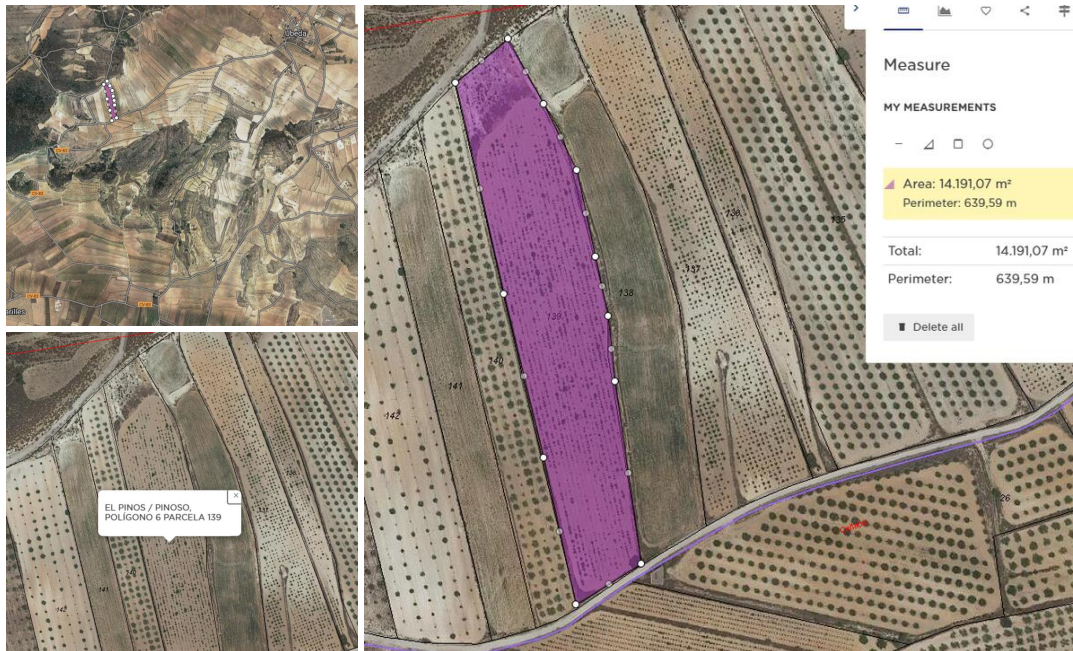

земля продается в Pinoso, Alicante

35.995€

Introducing a remarkable opportunity to purchase a fully legal building plot located just 5 minutes outside the charming town of Pinoso. This picturesque area is surrounded by stunning vineyards and orchards, providing an idyllic backdrop with breathtaking views over regional parks. The location is ideal for those who enjoy outdoor activities such as walking and cycling, with many scenic routes to explore. This is an excellent chance to build your dream home or invest in a prime piece of real estate in an up-and-coming area. The plots come with written confirmation from the town hall that building is permitted, ensuring a hassle-free process from start to finish. In addition, water and electric are available as is internet, and telephone services. The town hall allows for construction of up to 2% and two levels, providing ample space to create a spacious and luxurious home. With all these amenities and features, this is an opportunity not to be missed. Take advantage of this chance to purchase a piece of paradise in one of the most beautiful areas of Spain. We have a large portfolio of properties in the Costa Blanca and Costa Calida areas, specialising in country properties, villas, fincas, building plots and design and build options in the Alicante and Murcia regions with a particular emphasis on Elda, Monovar, Pinoso, Sax, Villena, Aspe, Fortuna, Albacete and many more surrounding areas. We have been established since 2004 and have decades of experience between the team which we bring to bear to help you find and secure your new dream home. We help you every step of the way to make sure your purchase in Spain is safe and hassle free. We are not here to sell you a property, we are here to help you realise your dream and find what is right for you. With us you are in the safest hands. Contact us now to have a no obligation chat about how you too can realise your dreams.