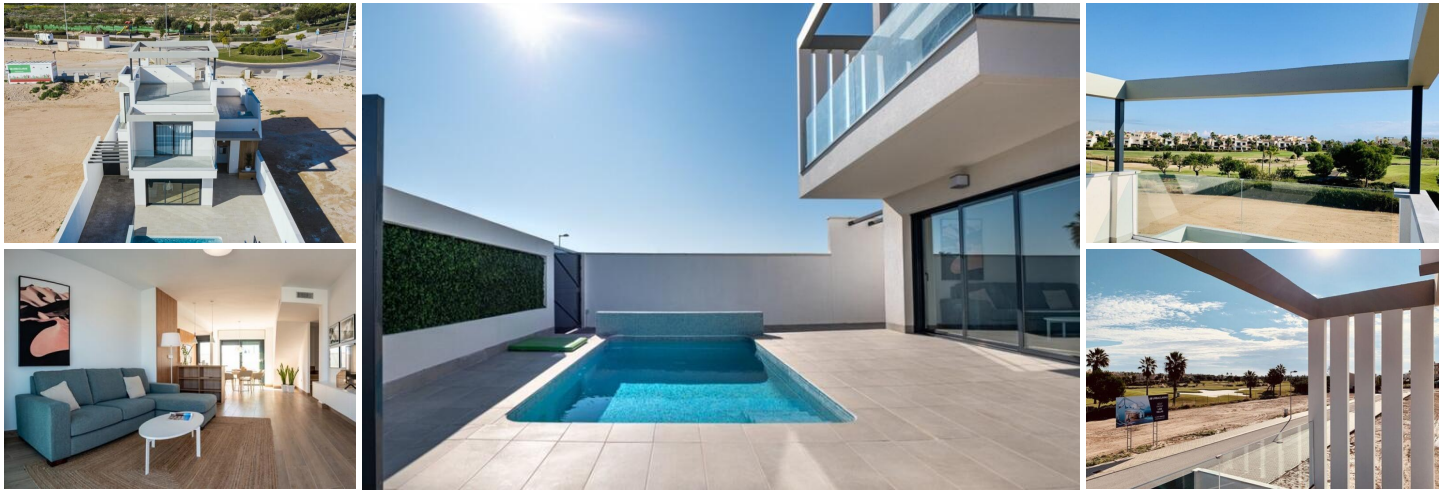

4 спальная комната вилла продается в San Javier, Murcia

590.000€

Villas Vela Latina Golf – is a luxury complex with the top of luxury villas with private pool and solarium. Spacious terraces and patios for the ground floors, and solarium on the top floors. Located in San Javier (Costa Calida) on the very first line of the golf course. The properties are of high quality and the best standards. Not far from the coast, with lovely panoramic views. Underbuild basement and extra 4th bedroom is possible.

Ask us for all the documentation and prospects!

Plot:

Private pool with lights and shower
 Parking space in the plot with draining pavement
 Exterior Terraces and top solarium with pergola
 Exterior closing with pedestrian and vehicle access