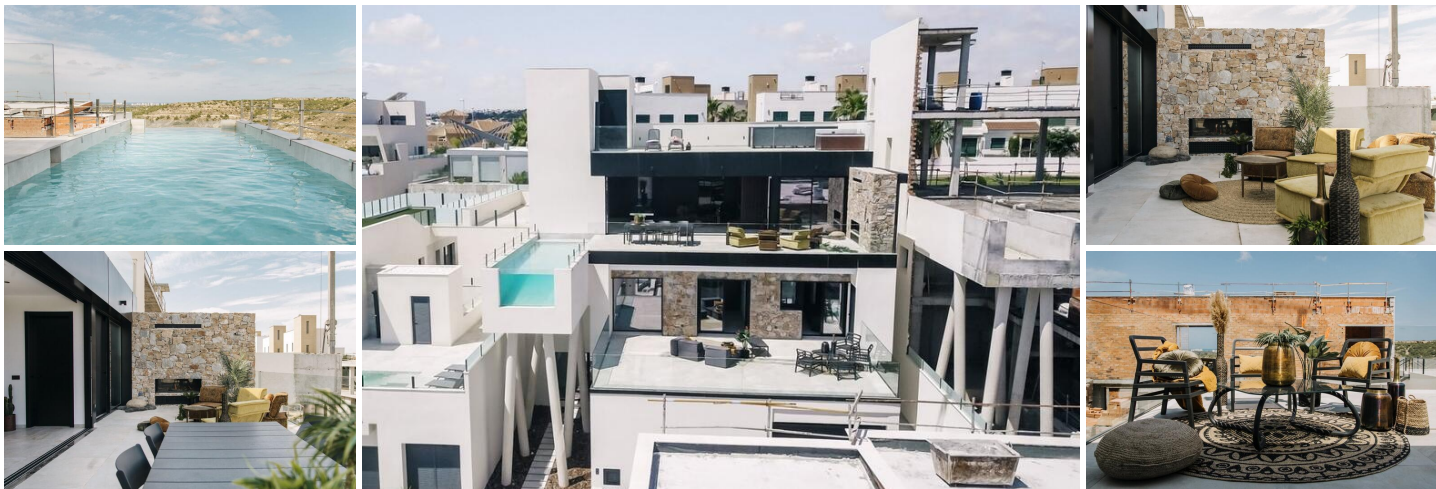

3 спальная комната вилла продается в Rojales, Alicante

1.275.000€

DESIGNER VILLA BY THE SEA Design villa with a total area of 250 square meters with views of Guardamar and the sea. It has 3 bedrooms with private bathroom and with terraces overlooking the Sierra del Recorral. From the infinity pool you can enjoy the beautiful views and the natural environment of Rojales. The natural light on the ground floor thanks to the English patio, ensures that you can also maximize the use of this space for additional bedrooms, storage spaces or for the leisure area that you have always dreamed of having. The exclusive and sustainable villas of the Residencial are designed to fully enjoy the magnificent views towards the Guardamar skyline. A combination of views of the sea, nature and the luxurious lifestyle within walking distance of Ciudad Quesada and Rojales with all the amenities at hand. Its sustainable design, its high-quality finishes and its unique location make this residential one of the best promotions that the Costa Blanca offers.

- | | | |
|---|--|---|
|  3 спальни |  3 ванные комнаты |  250m ² Размер сборки |
|  390m ² Размер участка | <input checked="" type="checkbox"/> Garden | <input checked="" type="checkbox"/> Private pool |
| <input checked="" type="checkbox"/> Gated | <input checked="" type="checkbox"/> Solarium: Yes | <input checked="" type="checkbox"/> Views: Sea |
| <input checked="" type="checkbox"/> Near Commercial Center | <input checked="" type="checkbox"/> Location: Coastal, Urbanisation | <input checked="" type="checkbox"/> Double Bedrooms: 3 |
| <input checked="" type="checkbox"/> Elevator/Lift | <input checked="" type="checkbox"/> Near Golf / Golf Resort Property | <input checked="" type="checkbox"/> Under-Build / Basement |
| <input checked="" type="checkbox"/> Terrace: 112 Msq. | <input checked="" type="checkbox"/> Beach: 4600 Meters | <input checked="" type="checkbox"/> Useable Build Space: 230 Msq. |