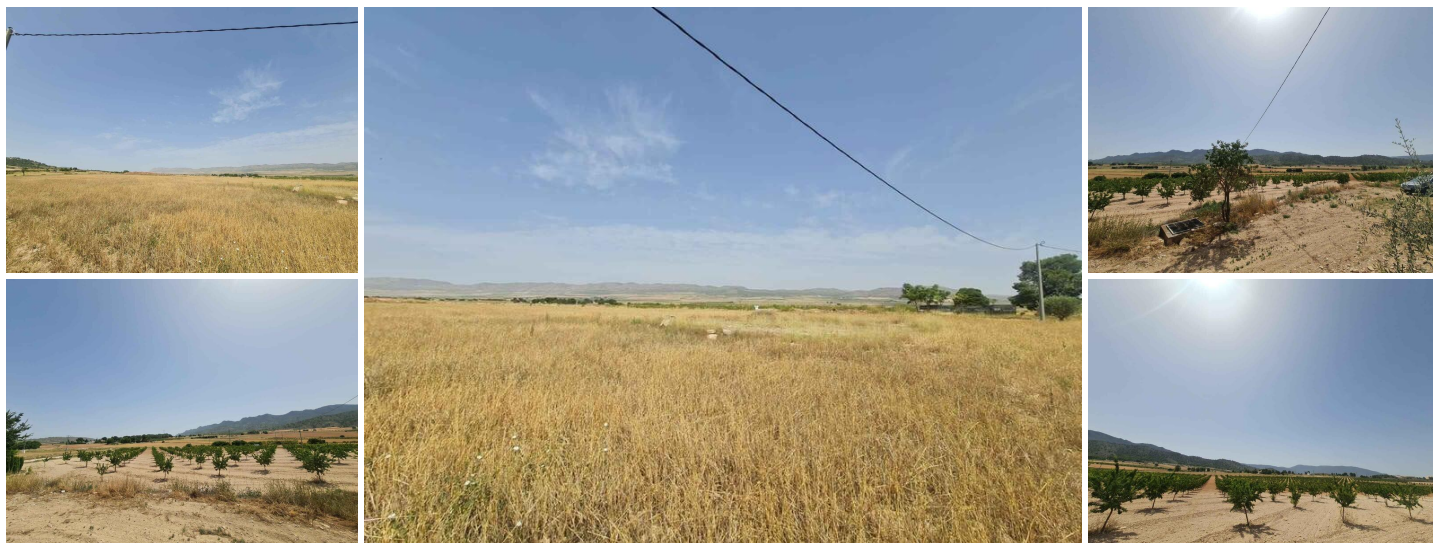

земля продается в Yecla, Murcia

39.995€

Welcome to this incredible 10,600m² plot of land with lots of potential! You have the option to build up to 2% of the land area, giving you plenty of room to create your dream property. The location is simply stunning, with beautiful views and a peaceful atmosphere, perfect for building your own home, estate, or a relaxing retreat. The best part is that the land comes with irrigation water, making it easy to maintain lush gardens and green spaces. Plus, there's access to mains electric, so you can enjoy modern amenities while still being in a serene countryside setting. Whether you want to build a private getaway, start an agricultural project, or make a smart investment, this plot has endless possibilities. Take advantage of this rare opportunity to own a large piece of land with irrigation water and electric already available. Let your imagination run wild and turn this fantastic property into something truly special!

🛏 0 спальни

🚿 0 ванные комнаты

📏 10.600m² Размер участка