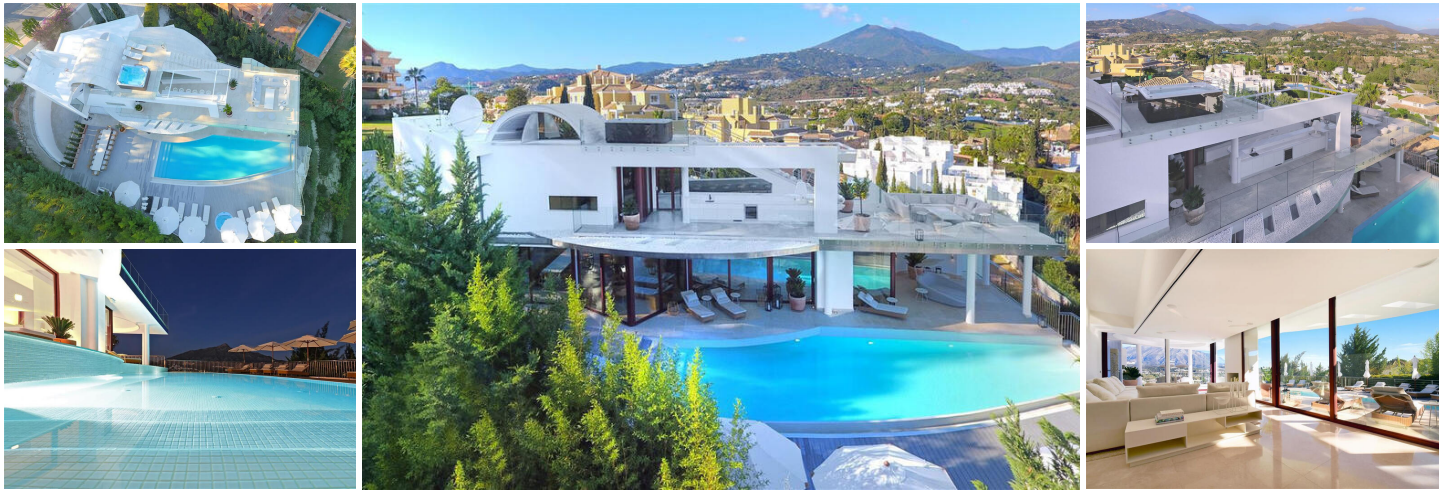

7 спальная комната вилла продается в Nueva Andalucia, Málaga
4.400.000€

Located in the exclusive Golf Vally in Nueva Andalucía, a 5 min drive from Puerto Banus town centre, as well as to beaches and recreational areas.

This newly renovated villa is built to the highest standard and designed by the renowned architect Angel Taborda, known worldwide for his avant-garde style. When entering this remarkable villa the modern architecture harmonious melt together with a panoramic view over La Concha Mountain, Las Brisas golf and the Mediterranean Sea. You instantly feel at peace while exploring the rest of the beautiful house – divided over 3 levels, having carefully considered the distribution to maximize the light and magnificent views surrounding the property.

From the main entrance the living room in its white interior floats together with the beautiful natural light coming in from the full-size windows facing the view and pool area. Turning to the right – the fully equipped kitchen presents itself with a dining area fitting 16 people. From the kitchen area, there is direct access to the second kitchen and laundry room with washing machine and tumble dryer.

Outside you have a spacious terrace with palm trees, a large heated infinity pool and Jacuzzi. The outstanding barbecue area is ideal for entertaining and dining under the stars, while the partly covered bar and the lounge seating on the second floor terrace can lift the atmosphere from great cosiness to a great party with total privacy and views towards the mountains and the sea. This is truly a stunning luxury home.