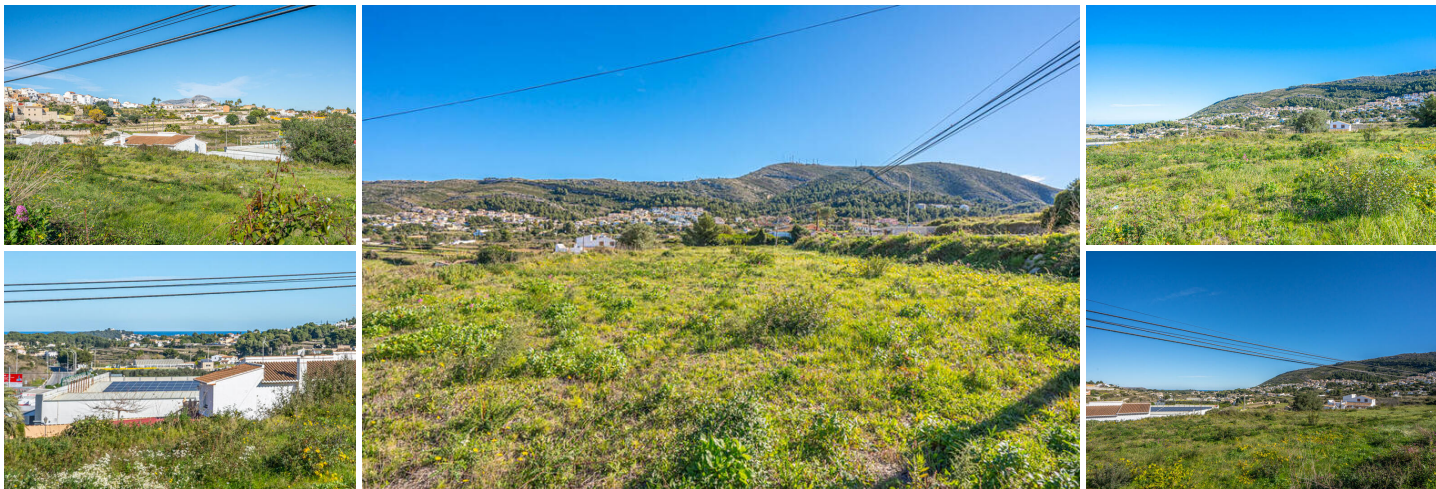

земля продается в Benitachell, Alicante

232.800€

This plot is located on the edge of the centre of Benitachell and offers views of Cumbre del Sol, the Montgó and the sea. The plot has a total area of 4656 m², of which 2152 m² are urban and 2504 m² agricultural. It has an ideal location for any commercial business such as restaurant, Bed and Breakfast, shop, etc.