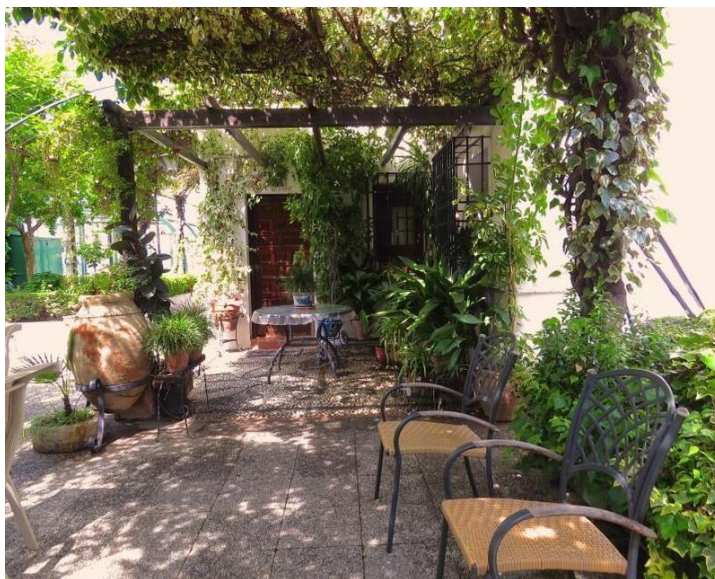

## 7 спальная комната городская тюрьма продается в Granada, Granada

1.000.000€

Very large carmen built to a very high standard in excellent position with views over the Vega and of the Alhambra, set in a lush patio garden with covered swimming pool. The accommodation comprises of seven double bedrooms, four bathrooms, a large light lounge/dining room with wood burner and French doors leading to the patio, a smaller television lounge, kitchen, a first floor lounge with spectacular views, library/study with access to an extensive balcony and a laundry room. The gardens are planted with a variety of shrubs and climbers which provide excellent shade from the sun. There are several outside seating areas. From the patio there is access to the large three car garage situated below the house which can be accessed at all times without the need of a resident access pass. The interior is of a high standard with extensive built in wardrobes, terracotta floors, wooden windows with double glazing and air conditioning.

### Location

In the upper Albayzin close to shops and restaurants and only a short ten minute walk to Plaza Nueva and centre of the city.

- |   |  |   |
|---|--|---|
|  7 спальни                        |  4 ваннe комнаты          |  275m <sup>2</sup> Размер сборки |
|  500m <sup>2</sup> Размер участка |  Private Pool             |  Garage                          |
|  Just Needs Updating              |  Water - Mains Connection |  Wood Burning Stove(s)           |
|  Close To All Amenities           |  Central Heating          |  Patio                           |
|  Air Conditioning                 |  Alhambra Views           |  Electricity - Mains Connection  |
|  Garden                           |  |   |