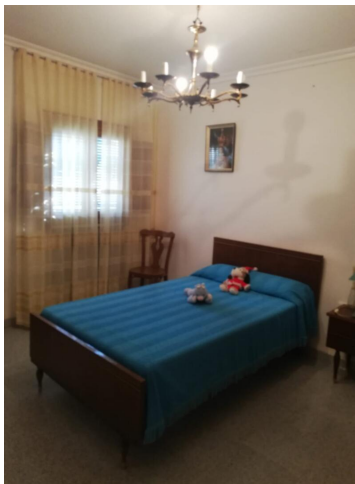

3 спальная комната вилла продается в Yecla, Murcia

144.995€

This is a charming country property located in its own plot of 5000 m² offering three bedrooms, one bathroom, lounge, kitchen and a large covered porch overlooking the swimming pool area. The plot is planted with various fruit trees and is also fenced. There is a nice drive approaching the property. The property comes with mains water, mains electric and Internet and telephone also available at the property. This would make the perfect holiday home or new permanent home for those who love a bit of space and gardening. The property falls under the town of Yecla which offers all your day-to-day facilities including bars, restaurants, general hospital, etc basically everything you could need a day-to-day basis is available at the property, Yecla is also very well connected with a new motorway link dividing access to Murcia, Alicante and Valencia. If you would like to see this or other similar properties please get in touch. We have a large portfolio of properties in the Costa Blanca and Costa Calida areas, specialising in country properties, villas, fincas, building plots and design and build options in the Alicante and Murcia regions with a particular emphasis on Elda, Monovar, Pinoso, Sax, Villena, Aspe, Fortuna, Albacete and many more surrounding areas. We have been established since 2004 and have decades of experience between the team which we bring to bear to help you find and secure your new dream home. We help you every step of the way to make sure your purchase in Spain is safe and hassle free. We are not here to sell you a property, we are here to help you realise your dream and find what is right for you. With us you are in the safest hands. Contact us now to have a no obligation chat about how you too can realise your dreams.

- 🛏 3 спальни
- ➕ 5.000m² Размер участка
- ☑ Bathrooms
- ☑ Telephone

- 🚿 1 ванная
- ☑ Barbecue [BBQ]
- ☑ Kitchen
- ☑ Internet

- 🏠 175m² Размер сборки
- ☑ Bedrooms
- ☑ Lounge