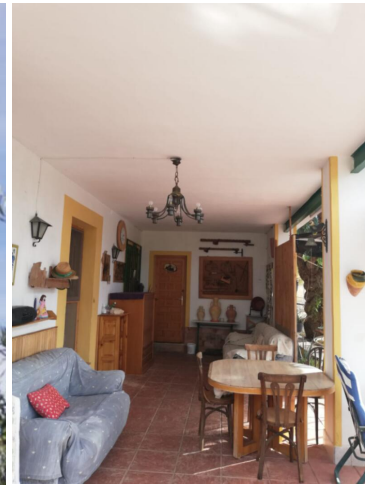

3 спальная комната вилла продается в Yecla, Murcia

144.995€

This is a charming country property located in its own plot of 5000 m² offering three bedrooms, one bathroom, lounge, kitchen and a large covered porch overlooking the swimming pool area. The plot is planted with various fruit trees and is also fenced. There is a nice drive approaching the property. The property comes with mains water, mains electric and Internet and telephone also available at the property. This would make the perfect holiday home or new permanent home for those who love a bit of space and gardening. The property falls under the town of Yecla which offers all your day-to-day facilities including bars, restaurants, general hospital, etc basically everything you could need a day-to-day basis is available at the property, Yecla is also very well connected with a new motorway link dividing access to Murcia, Alicante and Valencia. If you would like to see this or other similar properties please get in touch. We have a large portfolio of properties in the Costa Blanca and Costa Calida areas, specialising in country properties, villas, fincas, building plots and design and build options in the Alicante and Murcia regions with a particular emphasis on Elda, Monovar, Pinoso, Sax, Villena, Aspe, Fortuna, Albacete and many more surrounding areas. We have been established since 2004 and have decades of experience between the team which we bring to bear to help you find and secure your new dream home. We help you every step of the way to make sure your purchase in Spain is safe and hassle free. We are not here to sell you a property, we are here to help you realise your dream and find what is right for you. With us you are in the safest hands. Contact us now to have a no obligation chat about how you too can realise your dreams.

- 🛏 3 спальни
- ➕ 5.000m² Размер участка
- ☑ Bathrooms
- ☑ Telephone

- 🚿 1 ванная
- ☑ Barbecue [BBQ]
- ☑ Kitchen
- ☑ Internet

- 🏠 175m² Размер сборки
- ☑ Bedrooms
- ☑ Lounge