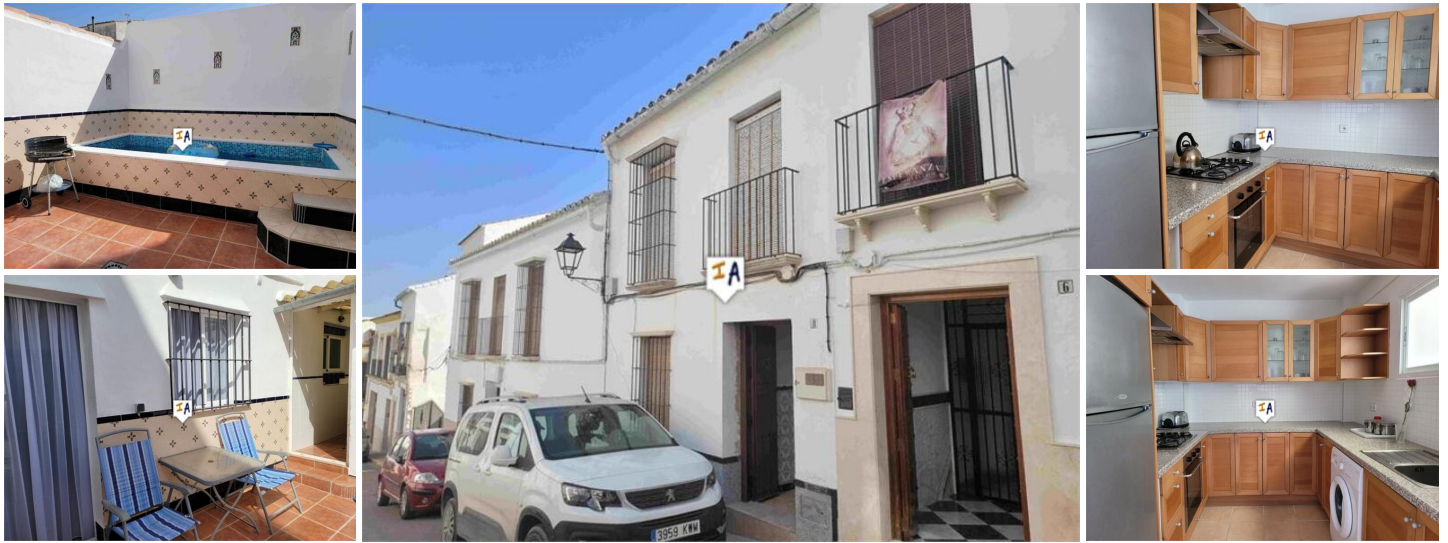

## 3 спальная комната городская тюрьма продается в Estepa, Sevilla

105.000€

REDUCED FOR QUICK A SALE! This Townhouse sits centrally in the historical town of Estepa in the province of Seville, Andalusia, Spain, famous for producing mantecados sweets traditionally sold around Christmas. The property is just of the center of town and within easy walking distance to all the local amenities including shops, bars and restaurants. The property has a typical Andalusian tiled entrance hall that opens to a central reception room with staircase to the first floor and living room to the front of the property. The ground floor continues to a bright and spacious dining room and a fully fitted kitchen with plenty of storage space. To the rear of the property is a private patio with plunge pool and outside bathroom. On the first floor there is a full family bathroom, 2 double bedrooms and a master bedroom to the front of the property with two sets of French doors. A second stairwell continues to the second floor with a storage room and private sun terrace which has plenty of room to sit and relax and views over the roof tops of Estepa.

- |  |  |   |
|--|--|---|
|  3 спальни                       |  2 ванные комнаты |  117m <sup>2</sup> Размер сборки |
|  97m <sup>2</sup> Размер участка | <input checked="" type="checkbox"/> Бассейн  | <input checked="" type="checkbox"/> Close to Amenities  |
| <input checked="" type="checkbox"/> Fitted Kitchen   | <input checked="" type="checkbox"/> Ideal Family Home  | <input checked="" type="checkbox"/> On Street Parking   |
| <input checked="" type="checkbox"/> Part Furnished   | <input checked="" type="checkbox"/> Patio  | <input checked="" type="checkbox"/> Private Pool  |
| <input checked="" type="checkbox"/> Private Terrace  | <input checked="" type="checkbox"/> Renovated  | <input checked="" type="checkbox"/> Separate Diner  |
| <input checked="" type="checkbox"/> Spacious Accommodation   |  |   |